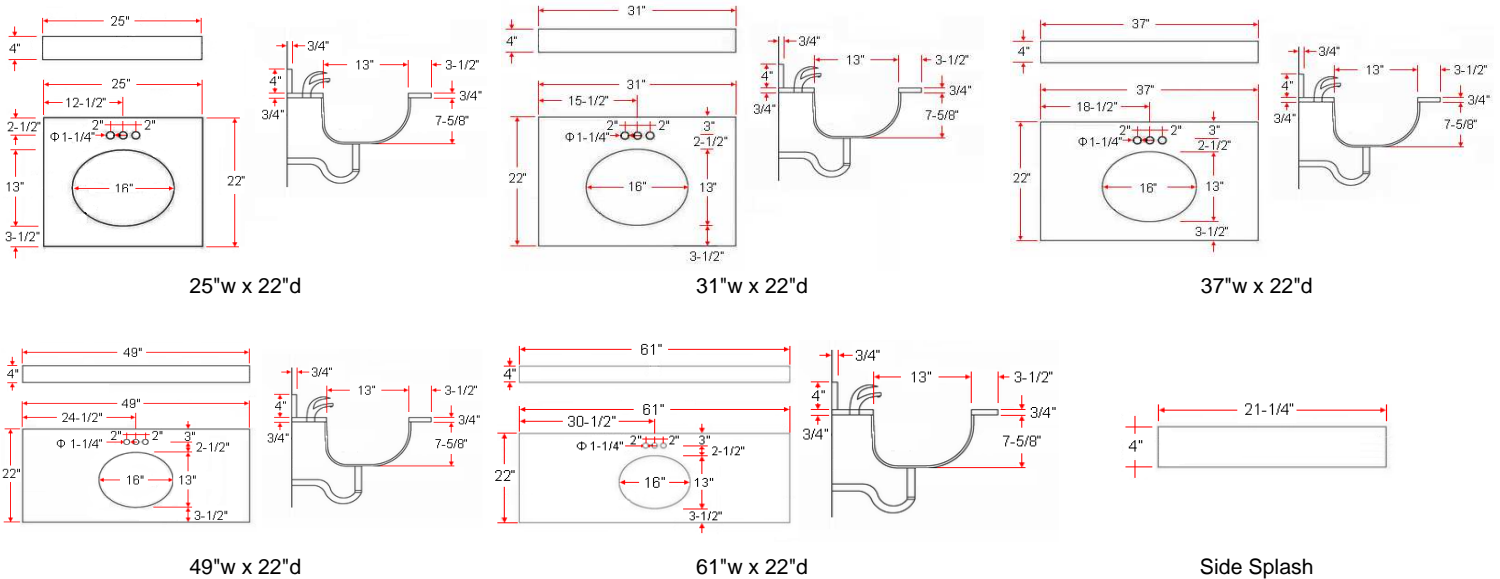

Uba Tuba Granite Vanity Top

Specifications

- Material Content:** Granite and vitreous china bowl
- Back splash:** included
- Granite Color:** Uba Tuba
- Faucet Holes:** Pre-drilled 4" center mount
- Accessory:** Side splash sold separately

Dimensions

Warranty & Compliances

- Warranty:** 1 Year Limited Warranty
- UPC:** Bowl is compliant

Order Codes & Finishes/Colors

- 25" w x 22" d** 552521
- 31" w x 22" d** 552539
- 37" w x 22" d** 552547
- 49" w x 22" d** 552554
- 61" w x 22" d** 552562

Side Splash 552570

Type:
Job:
Order Code:
Approvals:

Design House reserves the right to make changes in materials, specifications & models at any time. Design House also reserves the right to discontinue product without notice or obligation.