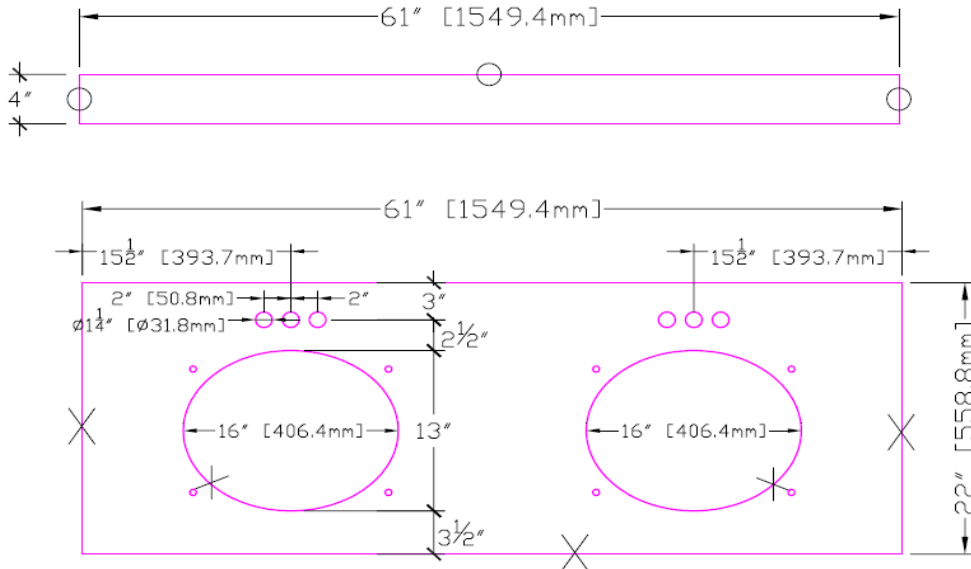

Uba Tuba Granite Vanity Top - Double Bowl

Specifications

- Material Content:** Granite and vitreous china bowl
- Back splash:** included
- Granite Color:** Uba Tuba
- Faucet Holes:** Pre-drilled 4" center mount
- Accessory:** Side splash sold separately

Dimensions

Warranty & Compliances

- Warranty:** 1 Year Limited Warranty
- UPC:** Bowl is compliant

Order Codes & Finishes/Colors

61" w x 22" d 553099

Type:
Job:
Order Code:
Approvals:

Design House reserves the right to make changes in materials, specifications & models at any time. Design House also reserves the right to discontinue product without notice or obligation.