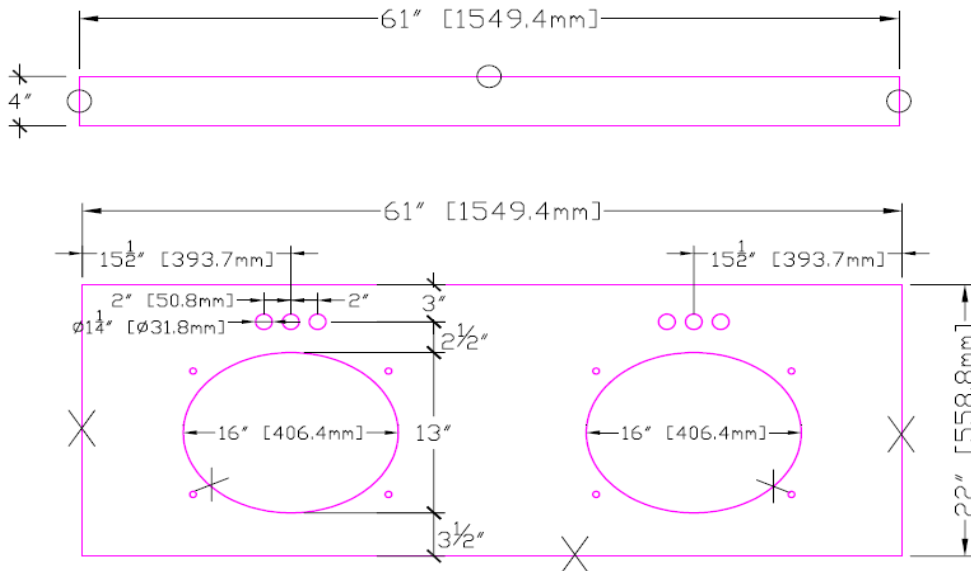

Tropical Brown Granite Vanity Top - Double Bowl

Specifications

- Material Content:** Granite and vitreous china bowl
- Back splash:** included
- Granite Color:** Tropical Brown
- Faucet Holes:** Pre-drilled 4" center mount
- Accessory:** Side splash sold separately

Dimensions

Warranty & Compliances

- Warranty** 1 Year Limited Warranty
- UPC** Bowl is compliant

Order Codes & Finishes/Colors

61" w x 22" d 553065

Type:

Job:

Order Code: