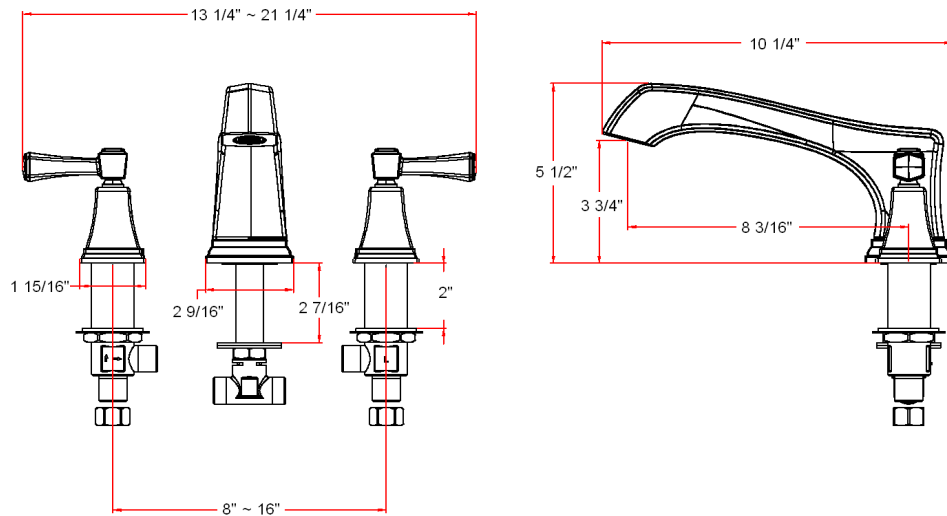

## Specifications

<b>Flow Rate (GPM)</b>	4.7 GPM @ 20 psi
<b>Material Content</b>	Brass body with zinc handle
<b>Spout dimensions</b>	8-3/16"
<b>Cartridge</b>	Ceramic disk
<b>Hand held sprayer</b>	Not included
<b>Lever handle operation</b>	1/4 quarter turn stop

## Dimensions