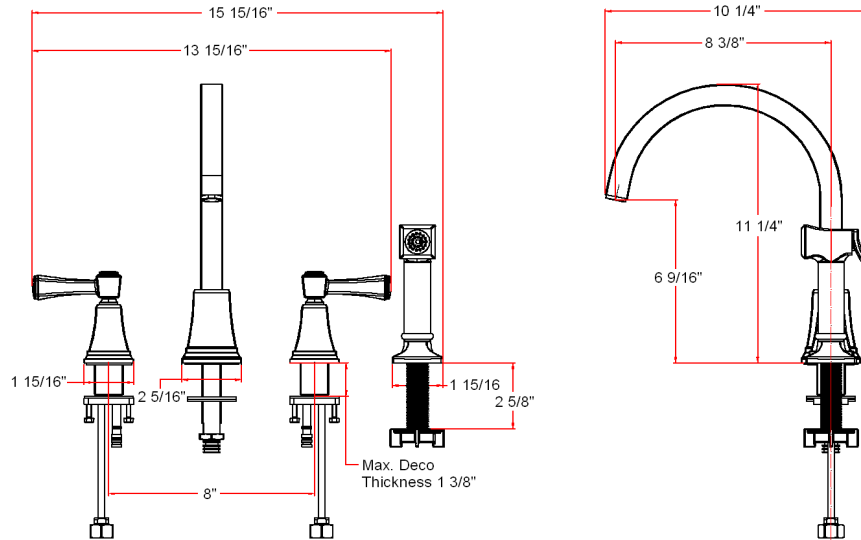

Dimensions

Warranty & Compliances

Warranty	Lifetime Limited Warranty
IAPMO/UPC	UPC & cUPC Compliant
ASME	ASME A112.18.1-05
ANSI	Compliant
ADA	Compliant
NSF	Compliant
AB1953	Compliant

Order Codes & Finishes/Colors

Satin Nickel (US15)	522110
Brushed Bronze	522128

Type:

Job:

Order Code:

Approvals:

Design House reserves the right to make changes in materials, specifications & models at any time. Design House also reserves the right to discontinue product without notice or obligation.