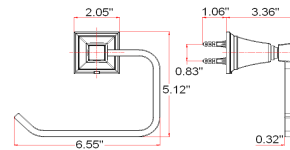

TORINO Bath Accessories Collection

Specifications

Material Content zinc base & ring / brass bar
Installation hardware included

Dimensions

24" towel bar

double robe hook

tp holder

towel ring

Warranty & Compliances

Warranty 1 Year Limited Warranty

Order Codes & Finishes/Colors

	24" towel bar	robe hook
Satin Nickel (US15)	560409	560433
Brushed Bronze	560417	560441
	tp holder	towel ring
Satin Nickel (US15)	560490	560466
Brushed Bronze	560508	560474