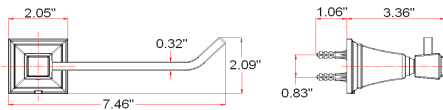

TORINO Bath Accessories Collection

Specifications

Material Content zinc base & ring / brass bar
Installation hardware included

Dimensions

24" towel bar

double robe hook

tp holder

towel ring