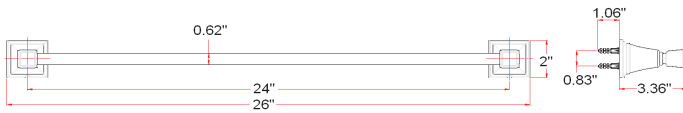

TORINO Bath Accessories Collection

Specifications

Material Content zinc base & ring / brass bar
Installation hardware included

Dimensions

24" towel bar

double robe hook

tp holder

towel ring

Warranty & Compliances

Warranty 1 Year Limited Warranty

Order Codes & Finishes/Colors

	24" towel bar	robe hook
Satin Nickel (US15)	560409	560433
Brushed Bronze	560417	560441
	tp holder	towel ring
Satin Nickel (US15)	560490	560466
Brushed Bronze	560508	560474