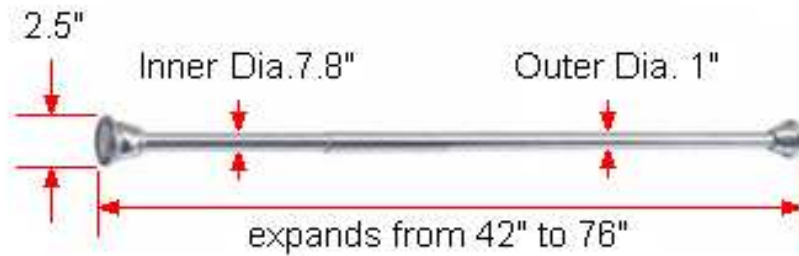

Straight Shower Rods

Specifications

Material Content	Iron rod and flanges
Installation Hardware	No hardware needed
Diameter	1"
Tension Size	From 42" to 76"

Dimensions

Warranty & Compliances

Warranty 1 Year Limited Warranty

Order Codes & Finishes/Colors

Satin Nickel (US15)	540914	TRU MATCH
Oil Rubbed Bronze (US10B)	540922	TRU MATCH
Polished Chrome (US26)	540906	TRU MATCH

Type:
Job:
Order Code:
Approvals:

Design House reserves the right to make changes in materials, specifications & models at any time. Design House also reserves the right to discontinue product without notice or obligation.