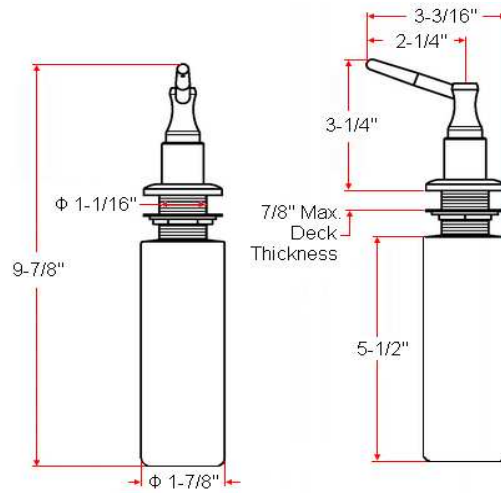

Soap Dispenser

Specifications

| | |
|-------------------------|-----------------------------------|
| Material Content | Brass spout and plastic container |
| Capacity | 250 cc / 8.5 oz. |

Dimensions

Warranty & Compliances