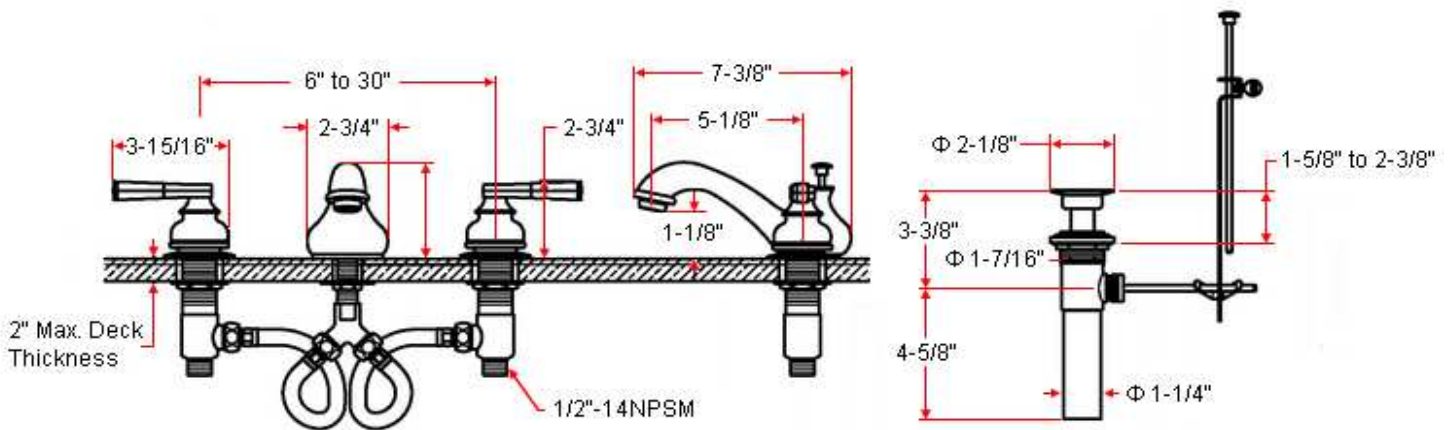

## Specifications

<b>Flow Rate (GPM)</b>	1.68 GPM @ 60 psi
<b>Material Content</b>	Brass body with zinc alloy handle
<b>Pop-Up drain</b>	Brass pop-up
<b>Spout Reach</b>	5-1/8"
<b>Cartridge</b>	Ceramic disc
<b>Lever handle operation</b>	1/4 quarter turn stop

## Dimensions