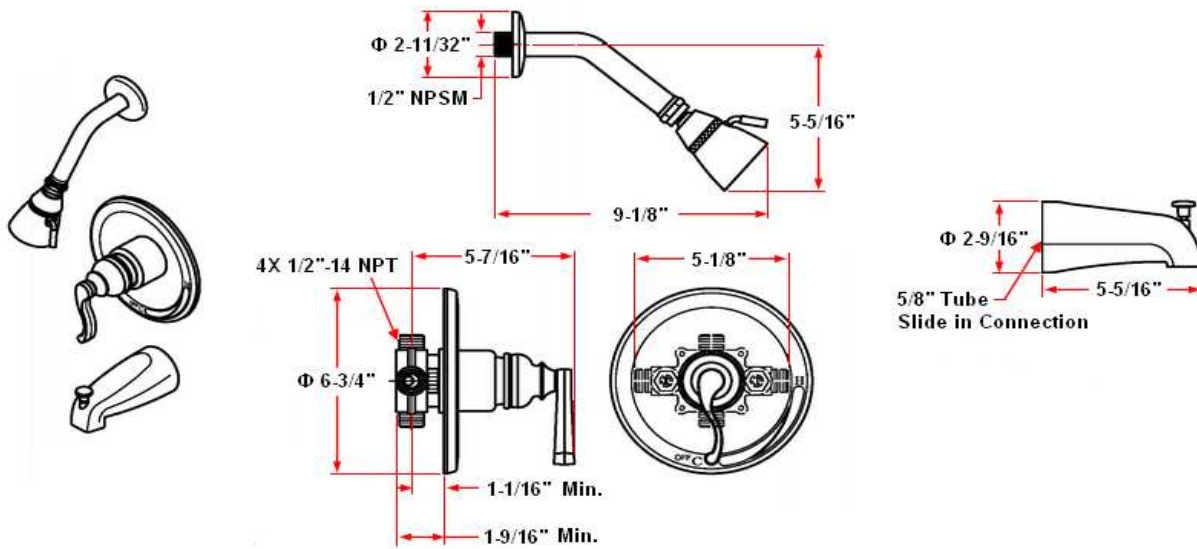

## Specifications

<b>Material Content</b>	Brass body with zinc alloy handle and zinc spout
<b>Cartridge</b>	Ceramic Disc Cartridge; Pressure Balanced
<b>Lever Handle Operation</b>	(1/4) quarter turn stop
<b>Spout</b>	Pull-up diverter spout
<b>Showerhead</b>	Lever controls water flow from high to low

## Dimensions