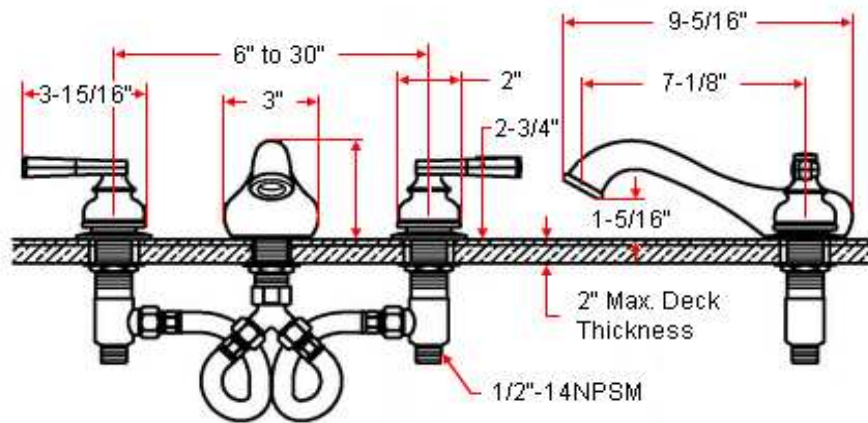

## Specifications

Flow Rate (GPM)	9.48 GPM @ 20 psi
Material Content	Brass body with zinc alloy handle
Spout dimensions	7-1/8"
Cartridge	Ceramic disk Cartridge
Hand held sprayer	Not included
Lever handle operation	1/4 quarter turn stop

## Dimensions