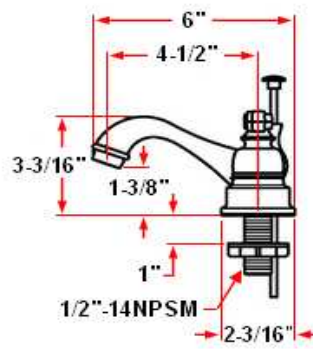

Dimensions

Warranty & Compliances

Warranty	Lifetime Limited Warranty
IAPMO/UPC	UPC & cUPC Compliant
ASME	ASME A112.18.1-05
ANSI	Compliant
ADA	Compliant
NSF	Compliant
CSA	CSA B125.1-05

Order Codes & Finishes/Colors

Antique Brass (US5)

528307

Type:

Job:

Order Code:

Approvals:

Design House reserves the right to make changes in materials, specifications & models at any time. Design House also reserves the right to discontinue product without notice or obligation.