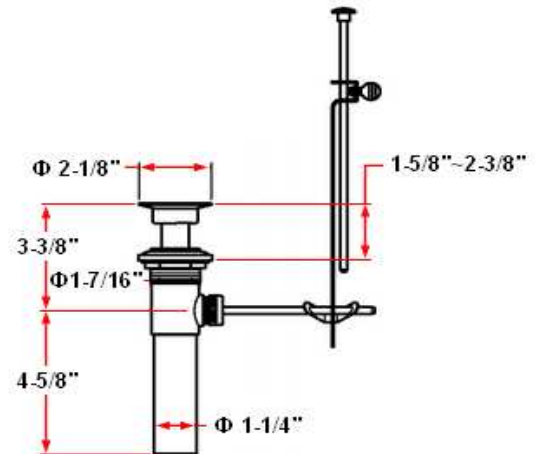

Dimensions

Warranty & Compliances

Warranty	Lifetime Limited Warranty
IAPMO/UPC	UPC & cUPC Compliant
ASME	ASME A112.18.1-05
ANSI	Compliant
ADA	Compliant
NSF	Compliant
CSA	CSA B125.1-05

Order Codes & Finishes/Colors

Antique Brass (US5)

528307

Type:

Job:

Order Code:

Approvals:

Design House reserves the right to make changes in materials, specifications & models at any time. Design House also reserves the right to discontinue product without notice or obligation.