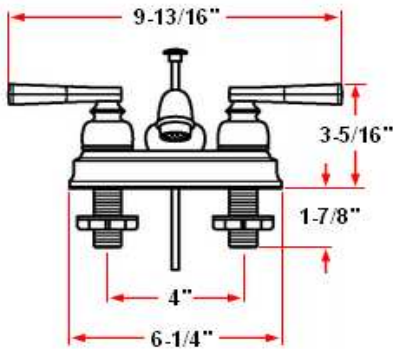

Dimensions

Warranty & Compliances

Warranty	Lifetime Limited Warranty
IAPMO/UPC	UPC & cUPC Compliant
ASME	ASME A112.18.1-05
ANSI	Compliant
ADA	Compliant
NSF	Compliant
CSA	CSA B125.1-05

Order Codes & Finishes/Colors

Antique Brass (US5)

528307

Type:

Job:

Order Code:

Approvals:

Design House reserves the right to make changes in materials, specifications & models at any time. Design House also reserves the right to discontinue product without notice or obligation.