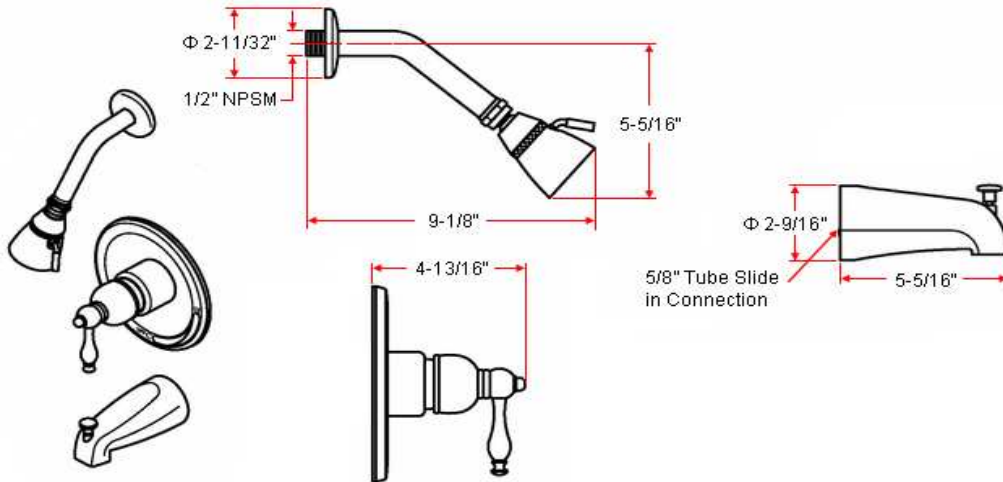

SARATOGA Shower Trims

Specifications

Components	Shower head assembly, handle, trim and tub spout
Lever Handle Operation	(1/4) quarter turn stop
Spout	Pull-up diverter spout
Showerhead	Lever controls water flow from high to low

Dimensions

Warranty & Compliances

Warranty Lifetime Limited Warranty

Order Codes & Finishes/Colors

Satin Nickel (US15)	520825
Oil Rubbed Bronze (US10B)	520833

Type:

Job:

Order Code: