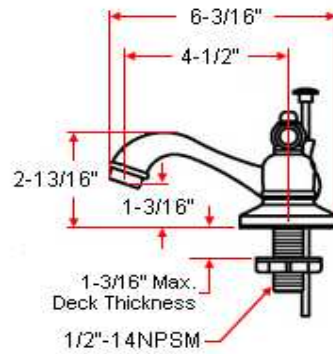

Dimensions

Warranty & Compliances

Warranty	Lifetime Limited Warranty
IAPMO/UPC	UPC & cUPC Compliant
ASME	ASME A112.18.1-05
ANSI	Compliant
ADA	Compliant
NSF	Compliant
CSA	CSA B125.1-05

Order Codes & Finishes/Colors

Satin Nickel (US15)	529909
Oil Rubbed Bronze (US10B)	527812
Polished Chrome (US26)	529016
Antique Copper	529917

Type:

Job:

Order Code:

Approvals:

Design House reserves the right to make changes in materials, specifications & models at any time. Design House also reserves the right to discontinue product without notice or obligation.