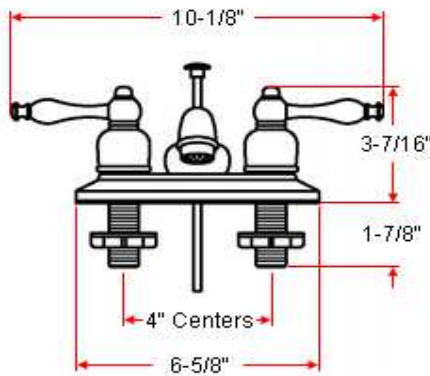

Dimensions

Warranty & Compliances

Warranty	Lifetime Limited Warranty
IAPMO/UPC	UPC & cUPC Compliant
ASME	ASME A112.18.1-05
ANSI	Compliant
ADA	Compliant
NSF	Compliant
CSA	CSA B125.1-05

Order Codes & Finishes/Colors

Satin Nickel (US15)	529909
Oil Rubbed Bronze (US10B)	527812
Polished Chrome (US26)	529016
Antique Copper	529917

Type:

Job:

Order Code:

Approvals:

Design House reserves the right to make changes in materials, specifications & models at any time. Design House also reserves the right to discontinue product without notice or obligation.