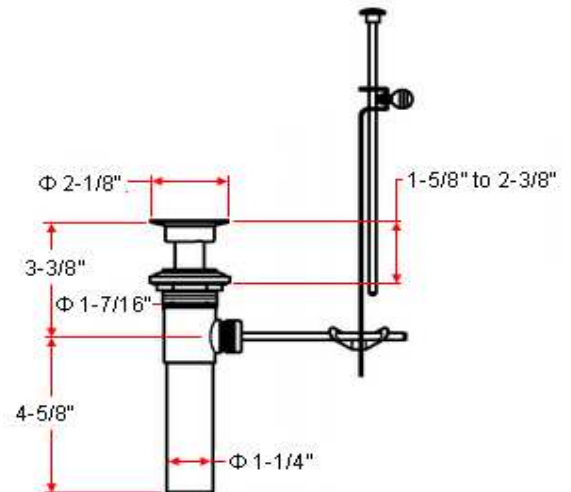

Dimensions

Warranty & Compliances

Warranty	Lifetime Limited Warranty
IAPMO/UPC	UPC & cUPC Compliant
ASME	ASME A112.18.1-05
ANSI	Compliant
ADA	Compliant
NSF	Compliant
CSA	CSA B125.1-05

Order Codes & Finishes/Colors

Satin Nickel (US15)	529909
Oil Rubbed Bronze (US10B)	527812
Polished Chrome (US26)	529016
Antique Copper	529917

Type:

Job:

Order Code:

Approvals:

Design House reserves the right to make changes in materials, specifications & models at any time. Design House also reserves the right to discontinue product without notice or obligation.