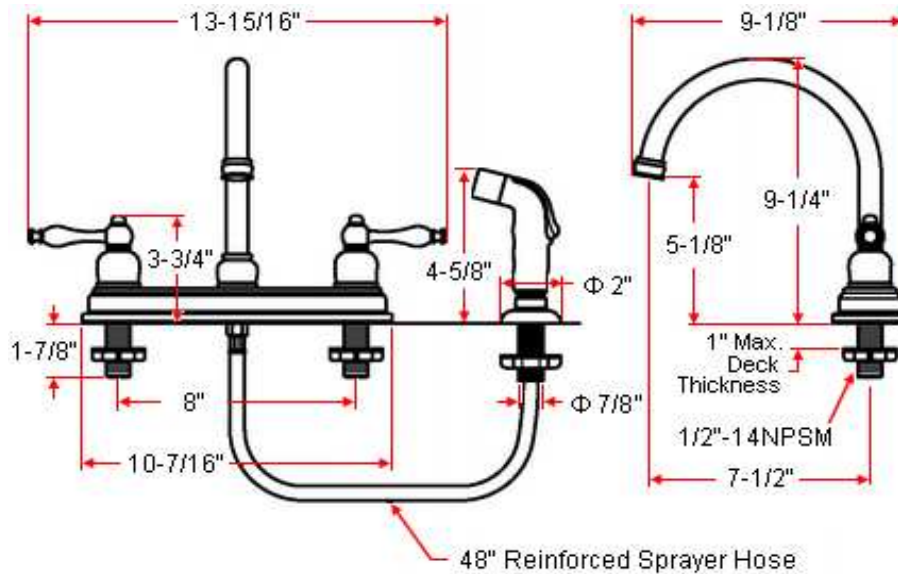

Dimensions

Warranty & Compliances

Warranty	Lifetime Limited Warranty
IAPMO/UPC	UPC & cUPC Compliant
ASME	ASME A112.18.1-05
ANSI	Compliant
ADA	Compliant
NSF	Compliant
CSA	CSA B125.1-05

Order Codes & Finishes/Colors

Satin Nickel (US15)	528059	
Oil Rubbed Bronze (US10B)	527499	
Polished Chrome (US26)	529131	
Antique Copper	528067	

Type:

Job:

Order Code:

Approvals:

Design House reserves the right to make changes in materials, specifications & models at any time. Design House also reserves the right to discontinue product without notice or obligation.