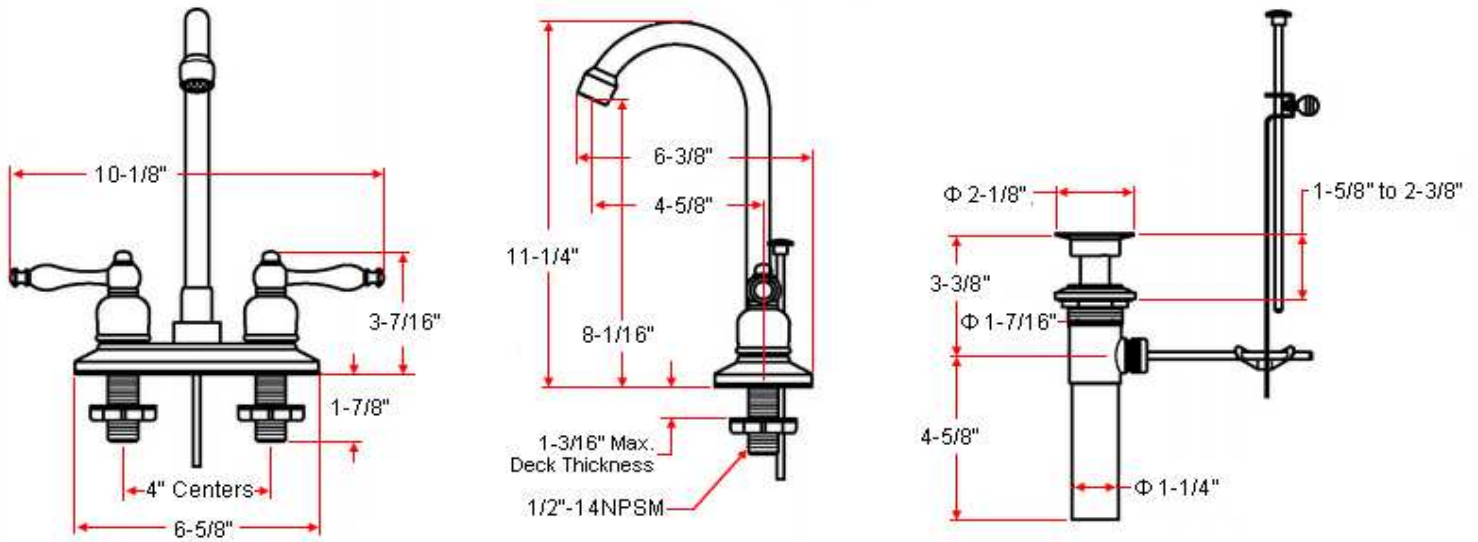

Dimensions

Warranty & Compliances

Warranty	Lifetime Limited Warranty
IAPMO/UPC	UPC & cUPC Compliant
ASME	ASME A112.18.1-05
ANSI	Compliant
ADA	Compliant
NSF	Compliant
CSA	CSA B125.1-05

Order Codes & Finishes/Colors

Polished Chrome (US26) 529677

Type:
Job:
Order Code:
Approvals:

Design House reserves the right to make changes in materials, specifications & models at any time. Design House also reserves the right to discontinue product without notice or obligation.