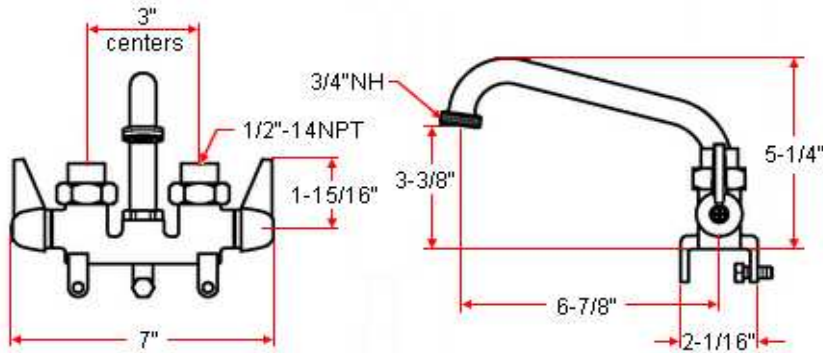

Dimensions

Warranty & Compliances

Warranty	Lifetime Limited Warranty
IAPMO/UPC	UPC & cUPC Compliant
ASME	ASME A112.18.1-05
ANSI	Compliant
ADA	non-compliant
NSF	Compliant
CSA	CSA B125.1-05

Order Codes & Finishes/Colors

Rough Brass 529867

Type:
Job:
Order Code:
Approvals:

Design House reserves the right to make changes in materials, specifications & models at any time. Design House also reserves the right to discontinue product without notice or obligation.