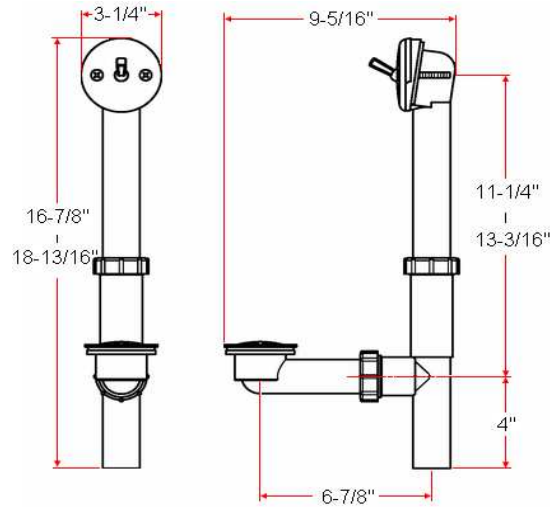

Plastic Trip Waste Bath Drain

Specifications

Material Content: Plastic pipe and tail piece
Adjustable trip lever pop up drain
1-1/2" Connection

Dimensions

Warranty & Compliances

Warranty Lifetime Limited Warranty

Order Codes & Finishes/Colors

Satin Nickel (US15)	529834	
Polished Brass (US3)	529776	
Oil Rubbed Bronze (US10B)	529990	
Polished Chrome (US26)	529768	
Antique Copper	526632	

Type:
Job:
Order Code:
Approvals: