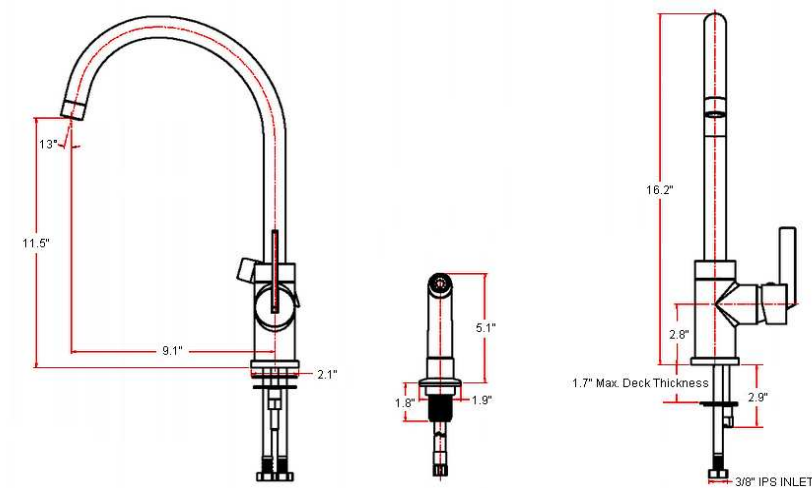

Dimensions

Warranty & Compliances

Warranty	Lifetime Limited Warranty
IAPMO/UPC	UPC & cUPC Compliant
ASME	ASME A112.18.1
ANSI	Compliant
ADA	Compliant
NSF	Compliant
CSA	Compliant

Order Codes & Finishes/Colors

Satin Nickel (US15)	526780	
Oil Rubbed Bronze (US10B)	526772	
Polished Chrome (US26)	526798	

Type:

Job:

Order Code:

Approvals:

Design House reserves the right to make changes in materials, specifications & models at any time. Design House also reserves the right to discontinue product without notice or obligation.