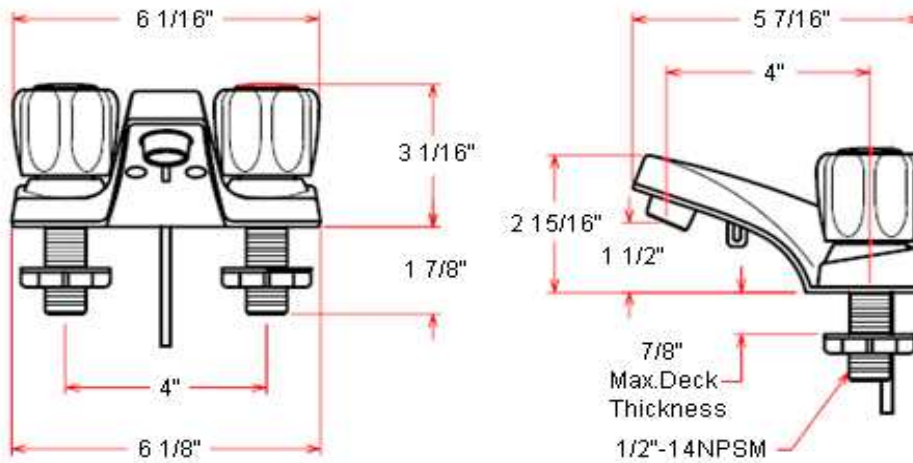

Dimensions

Warranty & Compliances

Warranty	Lifetime Limited Warranty
IAPMO/UPC	UPC & cUPC Compliant
ASME	ASME A112.18.1-05
ANSI	Compliant
ADA	Not compliant
NSF	Compliant
CSA	CSA B125.1-05

Order Codes & Finishes/Colors

Polished Chrome (US26)	529883

Type: Job: Order Code: Approvals:

Design House reserves the right to make changes in materials, specifications & models at any time. Design House also reserves the right to discontinue product without notice or obligation.