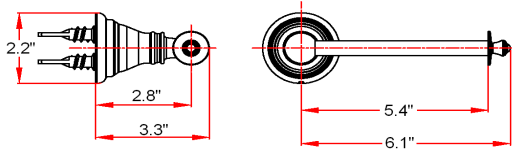

GEORGETOWN Bath Accessories Collection

Specifications

Material Content zinc base / aluminum bar & ring
Installation hardware included

Dimensions

24" towel bar

robe hook

tp holder

towel ring

Warranty & Compliances

Warranty 1 Year Limited Warranty

Order Codes & Finishes/Colors

	24" towel bar	robe hook	
Polished Chrome (US26)	560672	560714	TRU MATCH
Satin Nickel (US15)	560680	560722	TRU MATCH
Oil Rubbed Bronze (US10B)	560698	560730	TRU MATCH
	tp holder	towel ring	
Polished Chrome (US26)	560755	560797	TRU MATCH
Satin Nickel (US15)	560763	560805	TRU MATCH
Oil Rubbed Bronze (US10B)	560771	560813	TRU MATCH