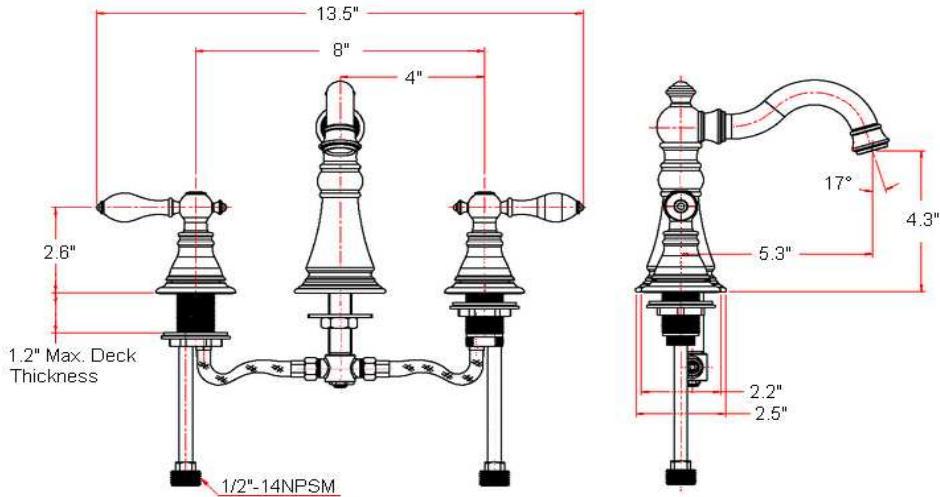

## Specifications

<b>Flow Rate (GPM)</b>	1.90 GPM @ 60 psi
<b>Material Content</b>	Brass body with zinc alloy handle
<b>Pop-Up Drain</b>	Brass and plastic pop-up
<b>Spout Reach</b>	5.3"
<b>Cartridge</b>	Ceramic disk Cartridge
<b>Lever Handle Operation</b>	(1/4) quarter turn stop
<b>Installation Type</b>	3-hole, 6-12" center mount

## Dimensions