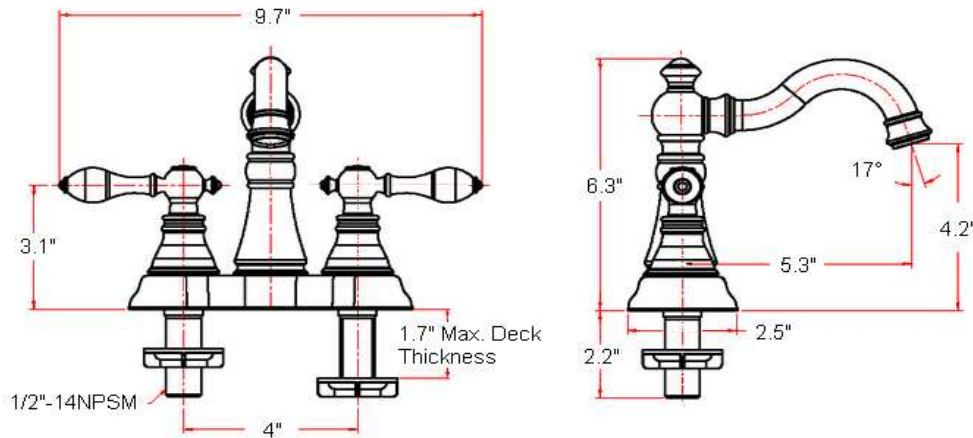

Dimensions

Warranty & Compliances

Warranty	Lifetime Limited Warranty
IAPMO/UPC	UPC & cUPC Compliant
ASME	ASME A112.18.1
ANSI	Compliant
ADA	Compliant
NSF	Compliant
CSA	Compliant

Order Codes & Finishes/Colors

Satin Nickel (US15)	526921	
Oil Rubbed Bronze (US10B)	526855	
Polished Chrome (US26)	526939	
Rustic Pewter	528562	

Type:

Job:

Order Code:

Approvals:

Design House reserves the right to make changes in materials, specifications & models at any time. Design House also reserves the right to discontinue product without notice or obligation.