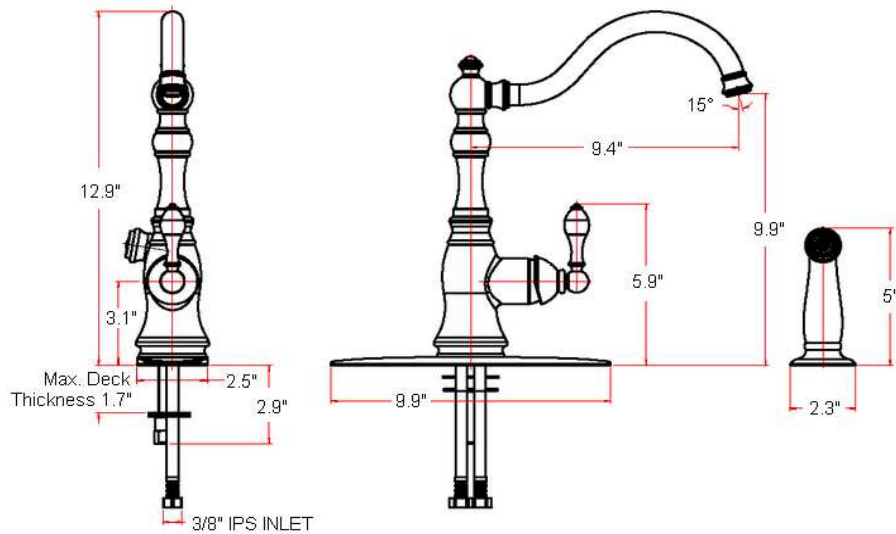

## Specifications

<b>Flow Rate (GPM)</b>	1.80 GPM @ 60 psi
<b>Material Content</b>	Brass body with zinc alloy handle
<b>Pop-Up Drain</b>	N/A
<b>Spout Reach</b>	9.4"
<b>Cartridge</b>	Ceramic disk Cartridge
<b>Lever Handle Operation</b>	(1/4) quarter turn stop
<b>Installation Type</b>	Single hole mount with optional deck plate included as shown
<b>Sprayer</b>	External ABS pull-out sprayer (46" soft hose)

## Dimensions

## Order Codes & Finishes/Colors

<b>Satin Nickel (US15)</b>	526871	
<b>Oil Rubbed Bronze (US10B)</b>	526889	
<b>Polished Chrome (US26)</b>	526863	

**Type:**

**Job:**

**Order Code:**

**Approvals:**

Design House reserves the right to make changes in materials, specifications & models at any time. Design House also reserves the right to discontinue product without notice or obligation.