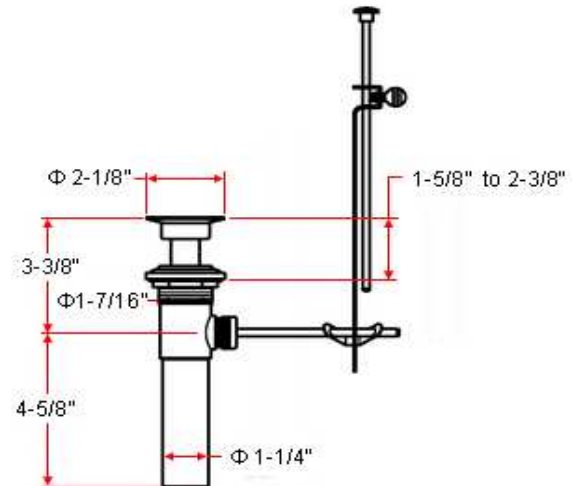

Dimensions

Warranty & Compliances

Warranty	Lifetime Limited Warranty
IAPMO/UPC	UPC & cUPC Compliant
ASME	ASME A112.18.1-05
ANSI	Compliant
ADA	non-compliant
NSF	Compliant
CSA	CSA B125.1-05

Order Codes & Finishes/Colors

Satin Nickel (US15)

529479

Type:

Job:

Order Code:

Approvals:

Design House reserves the right to make changes in materials, specifications & models at any time. Design House also reserves the right to discontinue product without notice or obligation.