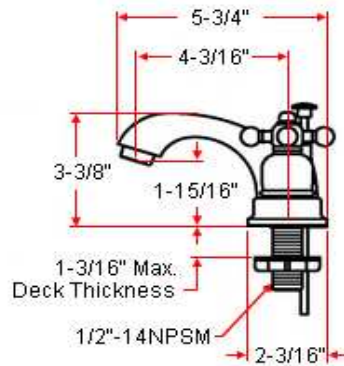

Dimensions

Warranty & Compliances

Warranty	Lifetime Limited Warranty
IAPMO/UPC	UPC & cUPC Compliant
ASME	ASME A112.18.1-05
ANSI	Compliant
ADA	non-compliant
NSF	Compliant
CSA	CSA B125.1-05

Order Codes & Finishes/Colors

Satin Nickel (US15)

529479

Type:

Job:

Order Code:

Approvals:

Design House reserves the right to make changes in materials, specifications & models at any time. Design House also reserves the right to discontinue product without notice or obligation.