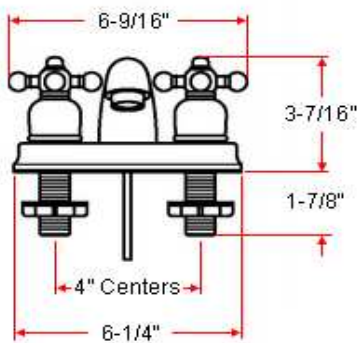

Dimensions

Warranty & Compliances

Warranty	Lifetime Limited Warranty
IAPMO/UPC	UPC & cUPC Compliant
ASME	ASME A112.18.1-05
ANSI	Compliant
ADA	non-compliant
NSF	Compliant
CSA	CSA B125.1-05

Order Codes & Finishes/Colors

Satin Nickel (US15)

529479

Type:

Job:

Order Code:

Approvals:

Design House reserves the right to make changes in materials, specifications & models at any time. Design House also reserves the right to discontinue product without notice or obligation.