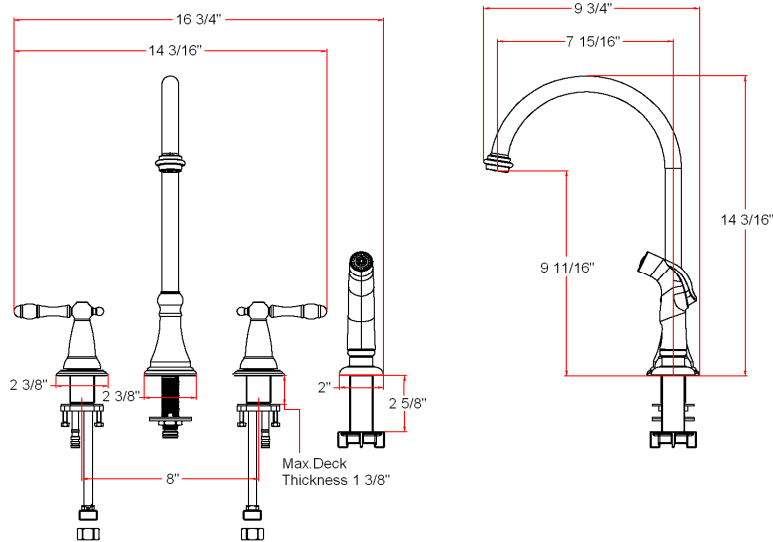

## Specifications

<b>Flow Rate (GPM)</b>	1.8 GPM @ 60 psi
<b>Material Content</b>	AB1953 platform hybrid body with zinc handle
<b>Pop-Up Drain</b>	N/A
<b>Spout Reach</b>	7-15/16"
<b>Cartridge</b>	Ceramic disk
<b>Lever Handle Operation</b>	(1/4) quarter turn stop
<b>Installation Type</b>	3 or 4 hole center mount
<b>Sprayer</b>	ABS side pull-out sprayer (48" soft hose)

## Dimensions

## Order Codes & Finishes/Colors

<b>Satin Nickel (US15)</b>	524801	
<b>Oil Rubbed Bronze (US10B)</b>	524819	
<b>Polished Chrome (US26)</b>	524793	

**Type:**

**Job:**

**Order Code:**

**Approvals:**

Design House reserves the right to make changes in materials, specifications & models at any time. Design House also reserves the right to discontinue product without notice or obligation.