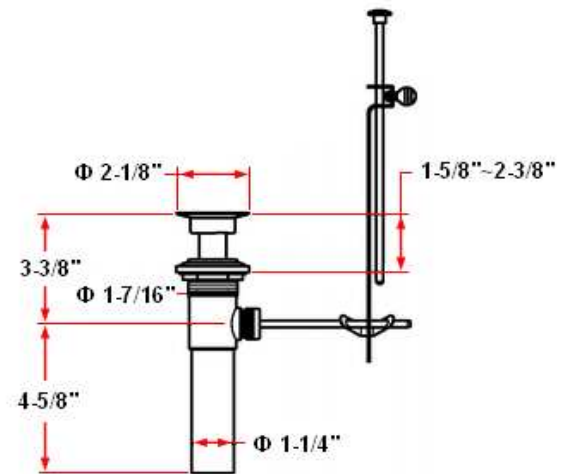

Dimensions

Warranty & Compliances

Warranty	Lifetime Limited Warranty
IAPMO/UPC	UPC & cUPC Compliant
ASME	ASME A112.18.1-05
ANSI	Compliant
ADA	Compliant
NSF	Compliant
CSA	CSA B125.1-05
WaterSense	Compliant

Order Codes & Finishes/Colors

Satin Nickel (US15)	529115	
Polished Chrome (US26)	529081	
Oil Rubbed Bronze (US10B)	527747	
Antique Copper	528109	
PVD Brass	527440	

Type:

Job:

Order Code:

Approvals: