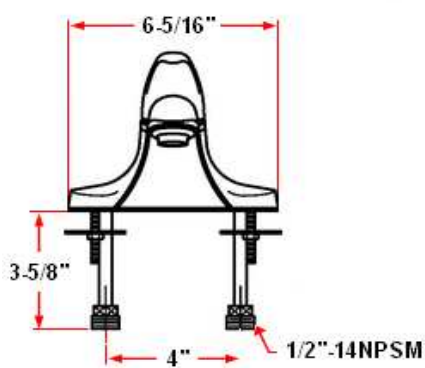

Dimensions

Warranty & Compliances

Warranty	Lifetime Limited Warranty
IAPMO/UPC	UPC & cUPC Compliant
ASME	ASME A112.18.1-05
ANSI	Compliant
ADA	Compliant
NSF	Compliant
CSA	CSA B125.1-05
WaterSense	Compliant

Order Codes & Finishes/Colors

Satin Nickel (US15)	529115	
Polished Chrome (US26)	529081	
Oil Rubbed Bronze (US10B)	527747	
Antique Copper	528109	
PVD Brass	527440	

Type:

Job:

Order Code:

Approvals: