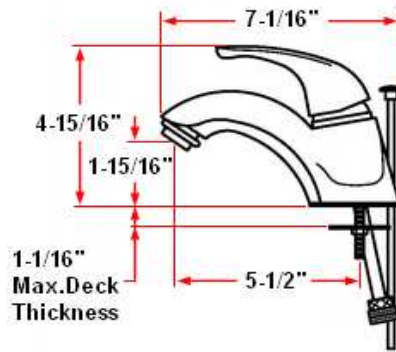

Dimensions

Warranty & Compliances

Warranty	Lifetime Limited Warranty
IAPMO/UPC	UPC & cUPC Compliant
ASME	ASME A112.18.1-05
ANSI	Compliant
ADA	Compliant
NSF	Compliant
CSA	CSA B125.1-05
WaterSense	Compliant

Order Codes & Finishes/Colors

Satin Nickel (US15)	529115	
Polished Chrome (US26)	529081	
Oil Rubbed Bronze (US10B)	527747	
Antique Copper	528109	
PVD Brass	527440	

Type:

Job:

Order Code:

Approvals: