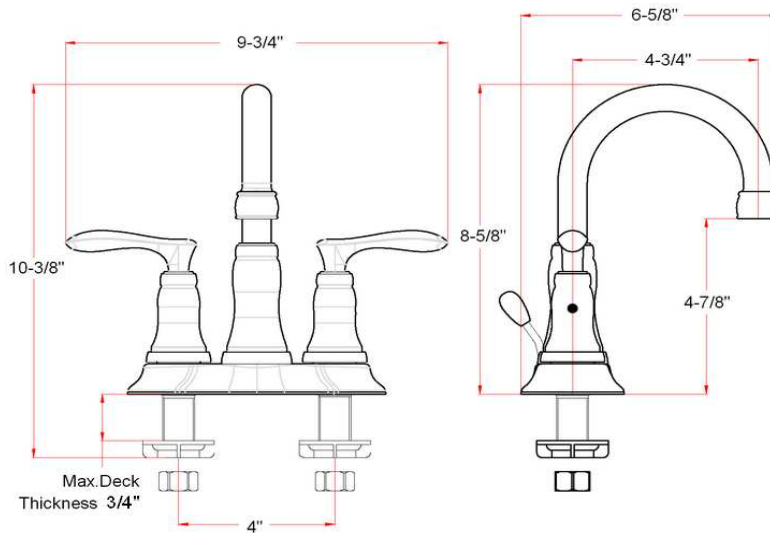

Dimensions

Warranty & Compliances

Warranty	Lifetime Limited Warranty
IAPMO/UPC	UPC & cUPC Compliant
ASME	ASME A112.18.1-05
ANSI	Compliant
ADA	Compliant
NSF	Compliant
AB1953	Compliant

Order Codes & Finishes/Colors

Satin Nickel (US15)	525840	
Oil Rubbed Bronze (US10B)	525832	

Type:

Job:

Order Code:

Approvals:

Design House reserves the right to make changes in materials, specifications & models at any time. Design House also reserves the right to discontinue product without notice or obligation.