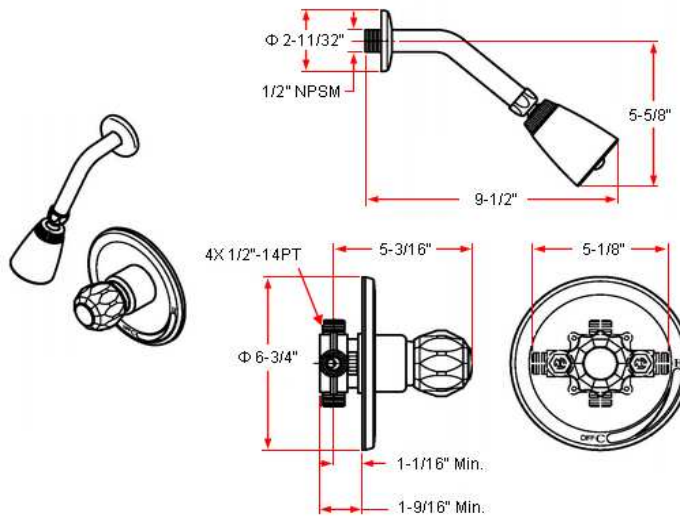

# MILLBRIDGE Single Handle Pressure Balanced Shower Faucet

## Specifications

<b>Material Content</b>	Brass body with plastic handle
<b>Cartridge</b>	Ceramic Disc Cartridge; Pressure Balanced
<b>Lever Handle Operation</b>	Lever adjusts water temperature and on/off control
<b>Spout</b>	N/a

## Dimensions