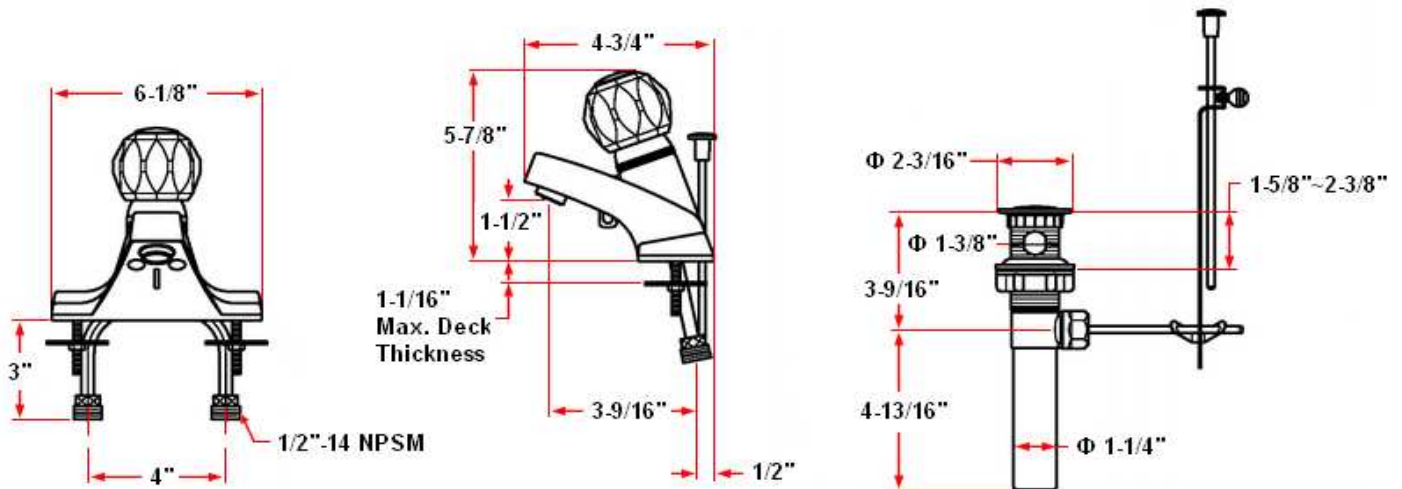

## Specifications

<b>Flow Rate (GPM)</b>	1.88 GPM @ 60 psi
<b>Material Content</b>	Brass body with plastic handle
<b>Pop-Up Drain</b>	Plastic pop-up
<b>Spout Reach</b>	3-9/16"
<b>Cartridge</b>	Stainless steel ball (washerless)
<b>Lever Handle Operation</b>	Lever adjusts water temperature and on/off control
<b>Installation Type</b>	3-hole, 4" center mount

## Dimensions

## Order Codes & Finishes/Colors

<b>Satin Nickel (US15)</b>	528224	
<b>Polished Chrome (US26)</b>	529214	

**Type:**

**Job:**

**Order Code:**

**Approvals:**

Design House reserves the right to make changes in materials, specifications & models at any time. Design House also reserves the right to discontinue product without notice or obligation.