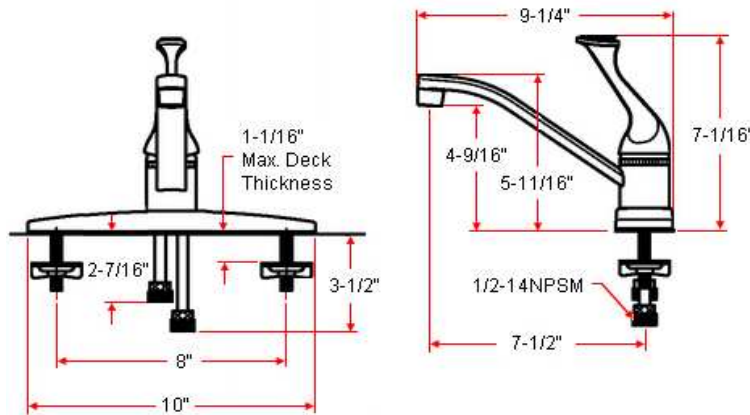

## Specifications

<b>Flow Rate (GPM)</b>	1.82 GPM @ 60 psi
<b>Material Content</b>	Brass body with zinc handle
<b>Pop-Up Drain</b>	N/A
<b>Spout Reach</b>	7-1/2"
<b>Cartridge</b>	Stainless steel ball (washerless)
<b>Lever Handle Operation</b>	Lever adjusts water temperature and on/off control
<b>Installation Type</b>	3-hole, 8" center mount
<b>Sprayer</b>	N/A

## Dimensions