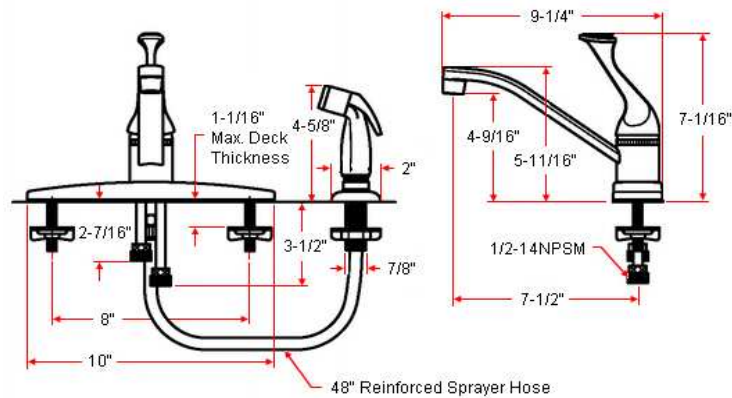

Dimensions

Warranty & Compliances

Warranty	Lifetime Limited Warranty
IAPMO/UPC	UPC & cUPC Compliant
ASME	ASME A112.18.1-05
ANSI	Compliant
ADA	Compliant
NSF	Compliant
CSA	CSA B125.1-05

Order Codes & Finishes/Colors

Polished Chrome (US26) 529099

Type:

Job:

Order Code:

Approvals:

Design House reserves the right to make changes in materials, specifications & models at any time. Design House also reserves the right to discontinue product without notice or obligation.