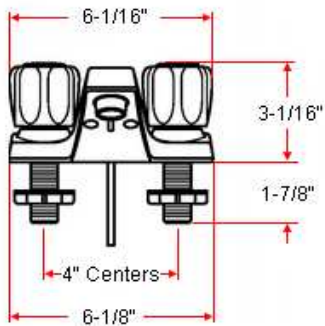

Dimensions

Warranty & Compliances

Warranty	Lifetime Limited Warranty
IAPMO/UPC	UPC & cUPC Compliant
ASME	ASME A112.18.1-05
ANSI	Compliant
ADA	non-compliant
NSF	Compliant
CSA	CSA B125.1-05

Order Codes & Finishes/Colors

Polished Chrome (US26)	529156		
Polished Chrome (US26)	529396		(no pop-up)

Type:

Job:

Order Code:

Approvals:

Design House reserves the right to make changes in materials, specifications & models at any time. Design House also reserves the right to discontinue product without notice or obligation.