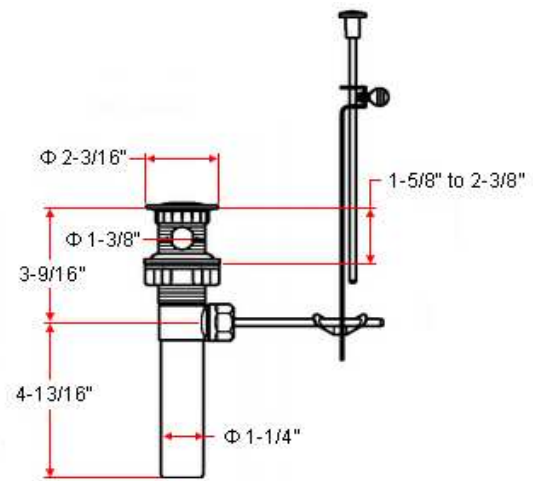

Dimensions

Warranty & Compliances

Warranty	Lifetime Limited Warranty
IAPMO/UPC	UPC & cUPC Compliant
ASME	ASME A112.18.1-05
ANSI	Compliant
ADA	non-compliant
NSF	Compliant
CSA	CSA B125.1-05

Order Codes & Finishes/Colors

Polished Chrome (US26)	529156		
Polished Chrome (US26)	529396		(no pop-up)

Type:

Job:

Order Code:

Approvals:

Design House reserves the right to make changes in materials, specifications & models at any time. Design House also reserves the right to discontinue product without notice or obligation.