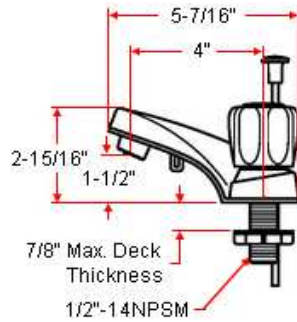

Dimensions

Warranty & Compliances

Warranty	Lifetime Limited Warranty
IAPMO/UPC	UPC & cUPC Compliant
ASME	ASME A112.18.1-05
ANSI	Compliant
ADA	non-compliant
NSF	Compliant
CSA	CSA B125.1-05

Order Codes & Finishes/Colors

Polished Chrome (US26)	529156		
Polished Chrome (US26)	529396		(no pop-up)

Type:

Job:

Order Code:

Approvals:

Design House reserves the right to make changes in materials, specifications & models at any time. Design House also reserves the right to discontinue product without notice or obligation.