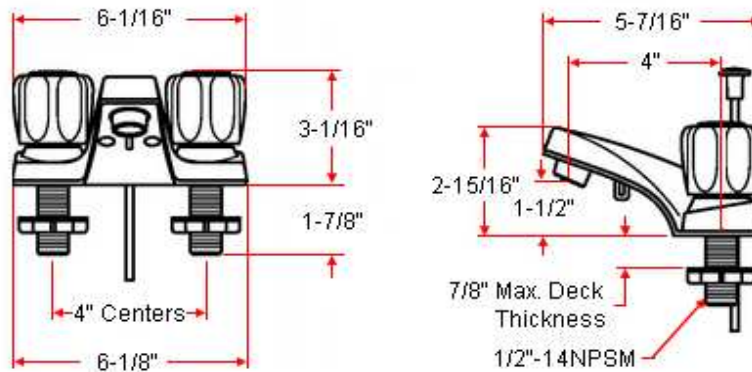

## Specifications

<b>Flow Rate (GPM)</b>	1.93 GPM @ 60 psi
<b>Material Content</b>	Brass body with plastic handle
<b>Pop-Up Drain</b>	not included
<b>Spout Reach</b>	4"
<b>Cartridge</b>	Plastic (washerless)
<b>Lever Handle Operation</b>	(1/4) quarter turn stop
<b>Installation Type</b>	3-hole, 4" center mount

## Dimensions