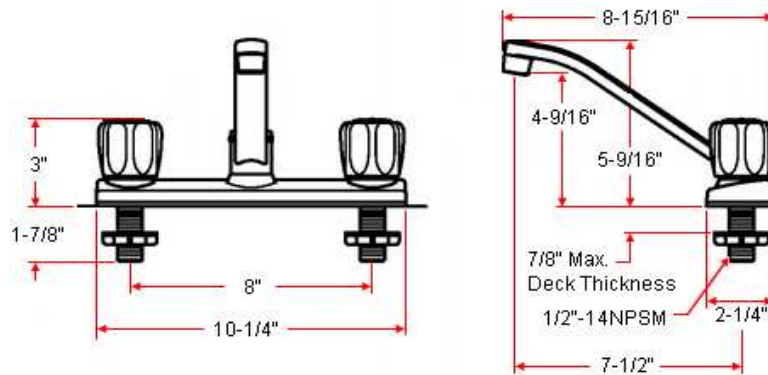

Dimensions

Warranty & Compliances

Warranty	Lifetime Limited Warranty
IAPMO/UPC	UPC & cUPC Compliant
ASME	ASME A112.18.1-05
ANSI	Compliant
ADA	non-compliant
NSF	Compliant
CSA	CSA B125.1-05

Order Codes & Finishes/Colors

Polished Chrome (US26) 529032

Type:
Job:
Order Code:
Approvals:

Design House reserves the right to make changes in materials, specifications & models at any time. Design House also reserves the right to discontinue product without notice or obligation.