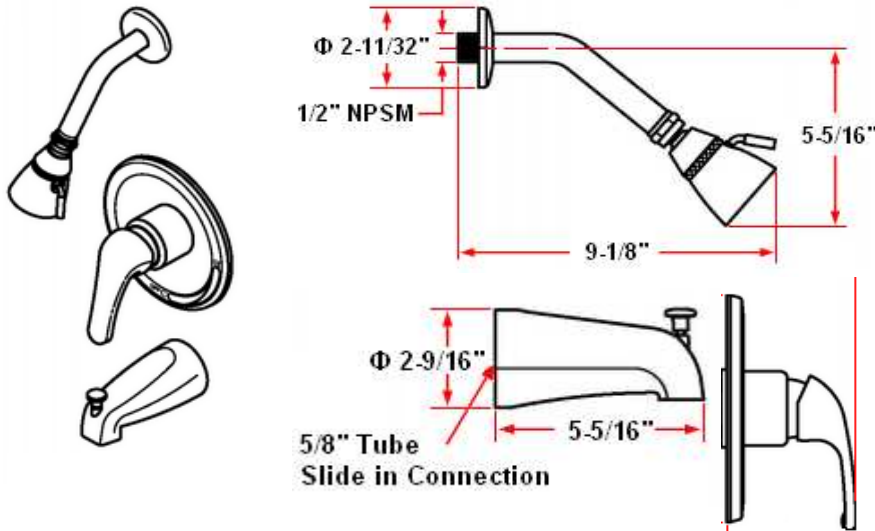

# MILANO Tub & Shower Faucet Trim Kit

## Specifications

<b>Material Content</b>	Brass body with zinc handle and spout
<b>Lever Handle Operation</b>	(1/4) quarter turn stop
<b>Spout</b>	Pull-up diverter spout
<b>Showerhead</b>	Lever controls water flow from high to low
<b>Components</b>	Shower Head Assembly, handle, trim & Tub Spout

## Dimensions