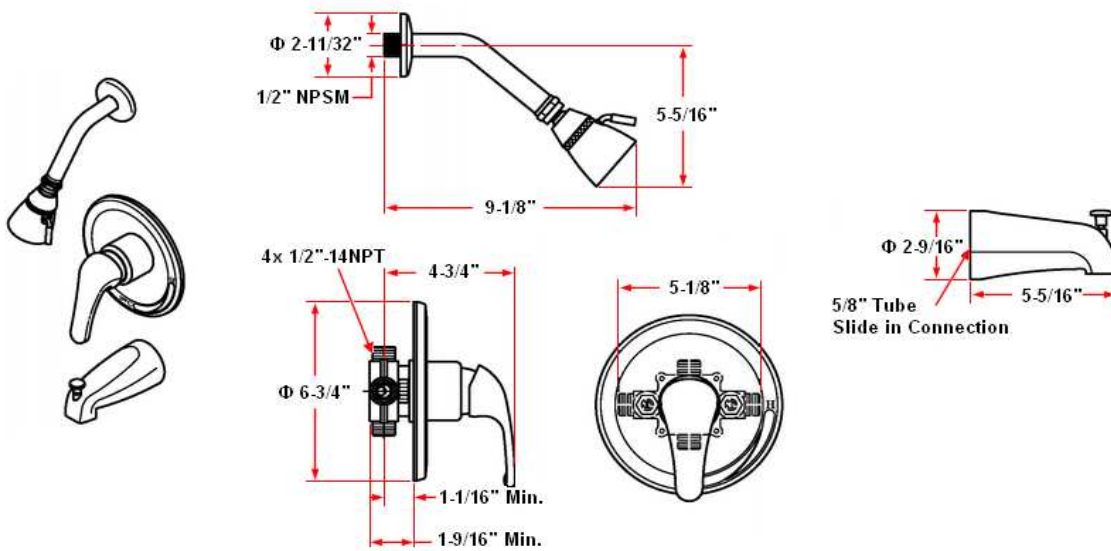

Dimensions

Warranty & Compliances

Warranty	Lifetime Limited Warranty
IAPMO/UPC	UPC & cUPC Compliant
ASME	ASME A112.18.1-05
ANSI	Compliant
ADA	Compliant
CSA	CSA B125.1-05

ADA
COMPLIANT

Order Codes & Finishes/Colors

Satin Nickel (US15)	528117	Pressure BALANCED	TRU MATCH
Polished Chrome (US26)	527408	Pressure BALANCED	TRU MATCH
Oil Rubbed Bronze (US10B)	527754	Pressure BALANCED	TRU MATCH
Antique Copper	528125	Pressure BALANCED	
PVD Brass	527507	Pressure BALANCED	

Type:

Job:

Order Code:

Approvals:

Design House reserves the right to make changes in materials, specifications & models at any time. Design House also reserves the right to discontinue product without notice or obligation.