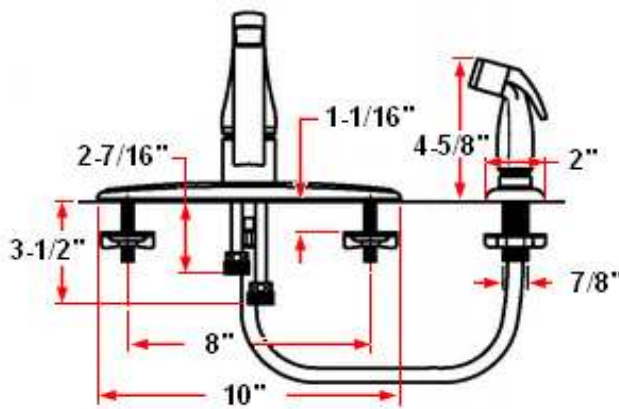

Dimensions

Warranty & Compliances

Warranty	Lifetime Limited Warranty
IAPMO/UPC	UPC & cUPC Compliant
ASME	ASME A112.18.1-05
ANSI	Compliant
ADA	Compliant
NSF	Compliant
CSA	CSA B125.1-05

ADA
COMPLIANT

Order Codes & Finishes/Colors

Satin Nickel (US15)	528133	
Polished Chrome (US26)	528042	
Oil Rubbed Bronze (US10B)	527762	

Type:

Job:

Order Code:

Approvals:

Design House reserves the right to make changes in materials, specifications & models at any time. Design House also reserves the right to discontinue product without notice or obligation.