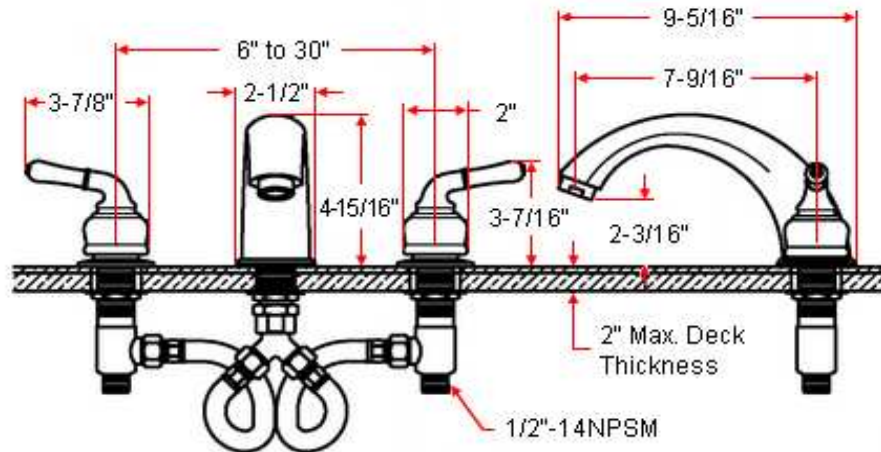

Dimensions

Warranty & Compliances

Warranty	Lifetime Limited Warranty
IAPMO/ cUPC	UPC & cUPC Compliant
ASME	ASME A112.18.1-05
ANSI	ANSI Compliant
ADA	Compliant
CSA	CSA B125.1-05

Order Codes & Finishes/Colors

Satin Nickel (US15)	527283	
Oil Rubbed Bronze (US10B)	527382	
Polished Chrome (US26)	527275	
Antique Copper	527291	

Type:
Job:
Order Code:
Approvals:

Design House reserves the right to make changes in materials, specifications & models at any time. Design House also reserves the right to discontinue product without notice or obligation.