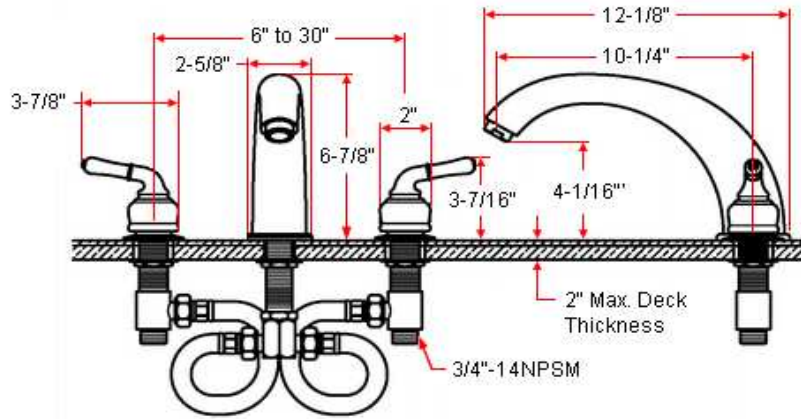

Dimensions

Warranty & Compliances

Warranty	Lifetime Limited Warranty
IAPMO/ cUPC	UPC & cUPC Compliant
ASME	ASME A112.18.1-05
ANSI	ANSI Compliant
ADA	Compliant
CSA	CSA B125.1-05

Order Codes & Finishes/Colors

Satin Nickel (US15)	528216	
Oil Rubbed Bronze (US10B)	527788	
Polished Chrome (US26)	528034	
Antique Copper	528208	

Type:
Job:
Order Code:
Approvals:

Design House reserves the right to make changes in materials, specifications & models at any time. Design House also reserves the right to discontinue product without notice or obligation.