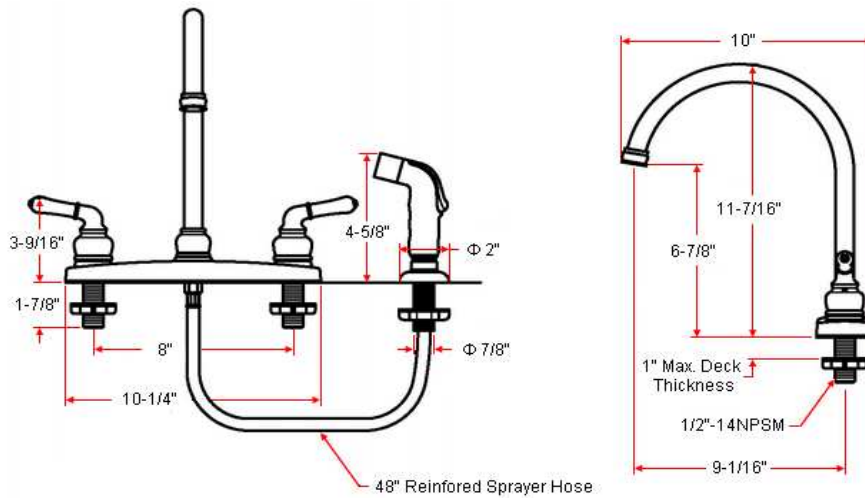

## Specifications

<b>Flow Rate (GPM)</b>	1.85 GPM @ 60 psi
<b>Material Content</b>	Brass body with zinc handle
<b>Pop-Up Drain</b>	N/A
<b>Spout Reach</b>	9-1/16"
<b>Cartridge</b>	Washerless cartridge
<b>Lever Handle Operation</b>	(1/4) quarter turn stop
<b>Installation Type</b>	4-hole, 8" center mount
<b>Sprayer</b>	External ABS pull-out sprayer (48" soft hose)

## Dimensions