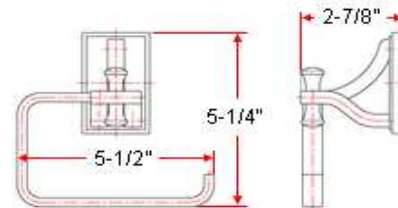

## Specifications

**Material Content** all in Iron  
**Installation hardware** included

## Dimensions

24" towel bar

toilet paper holder

robe hook

towel ring