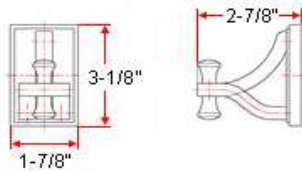

## Dimensions

24" towel bar

toilet paper holder

robe hook

towel ring