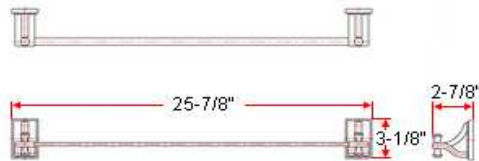

## Dimensions

24" towel bar

toilet paper holder

robe hook

towel ring