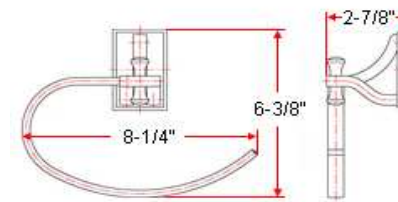

## Dimensions

24" towel bar

toilet paper holder

robe hook

towel ring