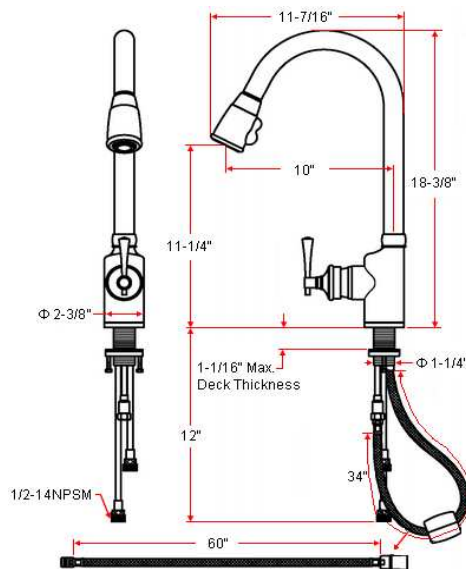

Dimensions

Warranty & Compliances

Warranty	Lifetime Limited Warranty
IAPMO/UPC	UPC & cUPC Compliant
ASME	ASME A112.18.1-05
ANSI	Compliant
ADA	Compliant
NSF	Compliant
CSA	CSA B125.1-05

Order Codes & Finishes/Colors

Satin Nickel (US15)	528489	
Statuary Bronze	528430	

Type:

Job:

Order Code:

Approvals:

Design House reserves the right to make changes in materials, specifications & models at any time. Design House also reserves the right to discontinue product without notice or obligation.