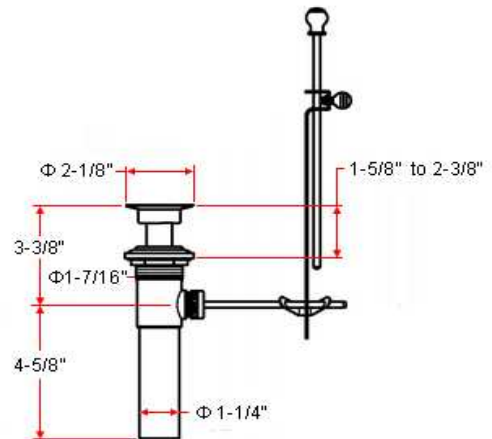

Dimensions

Warranty & Compliances

Warranty	Lifetime Limited Warranty
IAPMO/UPC	UPC & cUPC Compliant
ASME	ASME A112.18.1-05
ANSI	Compliant
ADA	Compliant
NSF	Compliant
CSA	CSA B125.1-05

Order Codes & Finishes/Colors

Satin Nickel (US15)

527002

Type:

Job:

Order Code:

Approvals:

Design House reserves the right to make changes in materials, specifications & models at any time. Design House also reserves the right to discontinue product without notice or obligation.