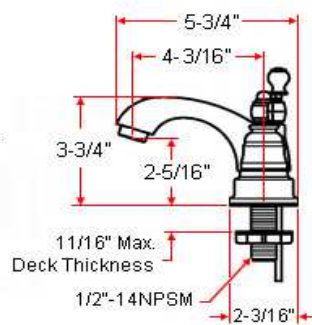

Dimensions

Warranty & Compliances

Warranty	Lifetime Limited Warranty
IAPMO/UPC	UPC & cUPC Compliant
ASME	ASME A112.18.1-05
ANSI	Compliant
ADA	Compliant
NSF	Compliant
CSA	CSA B125.1-05

Order Codes & Finishes/Colors

Satin Nickel (US15)

527002

Type:

Job:

Order Code:

Approvals:

Design House reserves the right to make changes in materials, specifications & models at any time. Design House also reserves the right to discontinue product without notice or obligation.