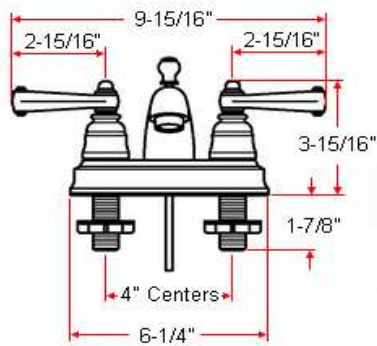

Dimensions

Warranty & Compliances

Warranty	Lifetime Limited Warranty
IAPMO/UPC	UPC & cUPC Compliant
ASME	ASME A112.18.1-05
ANSI	Compliant
ADA	Compliant
NSF	Compliant
CSA	CSA B125.1-05

Order Codes & Finishes/Colors

Satin Nickel (US15)

527002

Type:

Job:

Order Code:

Approvals:

Design House reserves the right to make changes in materials, specifications & models at any time. Design House also reserves the right to discontinue product without notice or obligation.