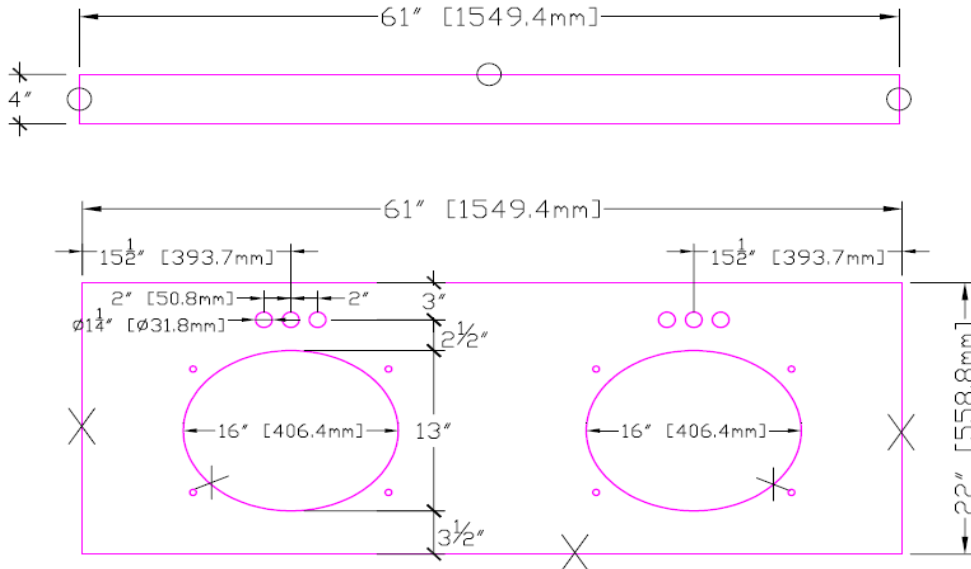

Golden Sand Granite Vanity Top - Double Bowl

Specifications

- Material Content:** Granite and vitreous china bowl
- Back splash:** included
- Granite Color:** Golden Sand
- Faucet Holes:** Pre-drilled 4" center mount
- Accessory:** Side splash sold separately

Dimensions

Warranty & Compliances

- Warranty** 1 Year Limited Warranty
- UPC** Bowl is compliant

Order Codes & Finishes/Colors

61" w x 22" d 553081

Type:
Job:
Order Code:
Approvals:

Design House reserves the right to make changes in materials, specifications & models at any time. Design House also reserves the right to discontinue product without notice or obligation.