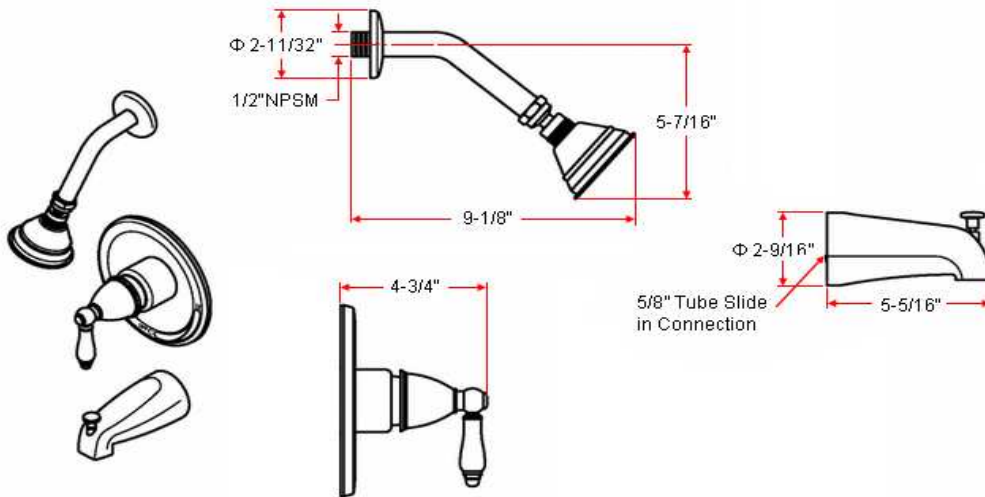

## Specifications

<b>Components</b>	Shower head assembly, handle, trim and tub spout
<b>Lever Handle Operation</b>	(1/4) quarter turn stop
<b>Spout</b>	Pull-up diverter spout
<b>Showerhead</b>	Lever controls water flow from high to low

## Dimensions

## Order Codes & Finishes/Colors

<b>Satin Nickel (US15)</b>	520841
<b>Oil Rubbed Bronze (US10B)</b>	520858

<b>Type:</b> <b>Job:</b> <b>Order Code:</b> <b>Approvals:</b>
--

Design House reserves the right to make changes in materials, specifications & models at any time. Design House also reserves the right to discontinue product without notice or obligation.