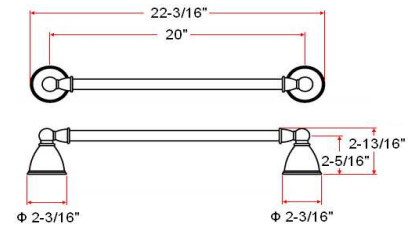

GEORGETOWN Bath Accessories Collection

Specifications

Material Content zinc base & aluminum bar/aluminum ring/ plastic roll
Installation hardware included

Dimensions

30" towel bar

24" towel bar

18" towel bar

towel ring

robe hook

toilet paper holder

Warranty & Compliances

Warranty 1 Year Limited Warranty

Order Codes & Finishes/Colors

	30" towel bar	24" towel bar	18" towel bar	
Satin Nickel (US15)	538926	535310	538900	TRU MATCH
Oil Rubbed Bronze (US10B)	539015	535088	538991	TRU MATCH
	towel ring	robe hook	toilet paper holder	
Satin Nickel (US15)	535328	535336	535344	TRU MATCH
Oil Rubbed Bronze (US10B)	535096	535286	535294	TRU MATCH