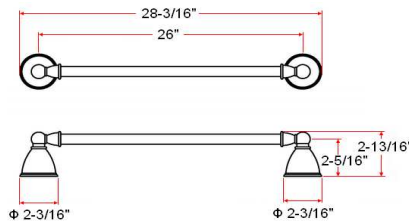

GEORGETOWN Bath Accessories Collection

Specifications

Material Content zinc base & aluminum bar/aluminum ring/ plastic roll
Installation hardware included

Dimensions

30" towel bar

24" towel bar

18" towel bar

towel ring

robe hook

toilet paper holder

Warranty & Compliances

Warranty 1 Year Limited Warranty

Order Codes & Finishes/Colors

	30" towel bar	24" towel bar	18" towel bar	
Satin Nickel (US15)	538926	535310	538900	TRU MATCH
Oil Rubbed Bronze (US10B)	539015	535088	538991	TRU MATCH
	towel ring	robe hook	toilet paper holder	
Satin Nickel (US15)	535328	535336	535344	TRU MATCH
Oil Rubbed Bronze (US10B)	535096	535286	535294	TRU MATCH