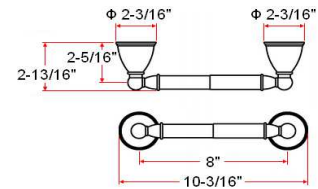

GEORGETOWN Bath Accessories Collection

Specifications

Material Content zinc base & aluminum bar/aluminum ring/ plastic roll
Installation hardware included

Dimensions

30" towel bar

24" towel bar

18" towel bar

towel ring

robe hook

toilet paper holder

Warranty & Compliances

Warranty 1 Year Limited Warranty

Order Codes & Finishes/Colors

	30" towel bar	24" towel bar	18" towel bar	
Satin Nickel (US15)	538926	535310	538900	TRU MATCH
Oil Rubbed Bronze (US10B)	539015	535088	538991	TRU MATCH
	towel ring	robe hook	toilet paper holder	
Satin Nickel (US15)	535328	535336	535344	TRU MATCH
Oil Rubbed Bronze (US10B)	535096	535286	535294	TRU MATCH