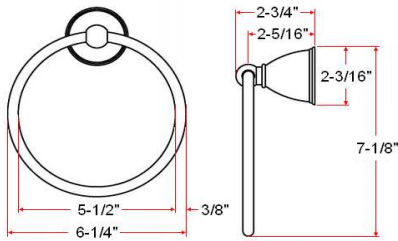

GEORGETOWN Bath Accessories Collection

Specifications

Material Content zinc base & aluminum bar/aluminum ring/ plastic roll
Installation hardware included

Dimensions

30" towel bar

24" towel bar

18" towel bar

towel ring

robe hook

toilet paper holder

Warranty & Compliances

Warranty 1 Year Limited Warranty

Order Codes & Finishes/Colors

	30" towel bar	24" towel bar	18" towel bar	
Satin Nickel (US15)	538926	535310	538900	TRU MATCH
Oil Rubbed Bronze (US10B)	539015	535088	538991	TRU MATCH
	towel ring	robe hook	toilet paper holder	
Satin Nickel (US15)	535328	535336	535344	TRU MATCH
Oil Rubbed Bronze (US10B)	535096	535286	535294	TRU MATCH