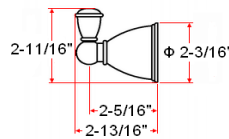

GEORGETOWN Bath Accessories Collection

Specifications

Material Content zinc base & aluminum bar/aluminum ring/ plastic roll
Installation hardware included

Dimensions

30" towel bar

24" towel bar

18" towel bar

towel ring

robe hook

toilet paper holder

Warranty & Compliances

Warranty 1 Year Limited Warranty

Order Codes & Finishes/Colors

	30" towel bar	24" towel bar	18" towel bar	
Satin Nickel (US15)	538926	535310	538900	TRU MATCH
Oil Rubbed Bronze (US10B)	539015	535088	538991	TRU MATCH
	towel ring	robe hook	toilet paper holder	
Satin Nickel (US15)	535328	535336	535344	TRU MATCH
Oil Rubbed Bronze (US10B)	535096	535286	535294	TRU MATCH