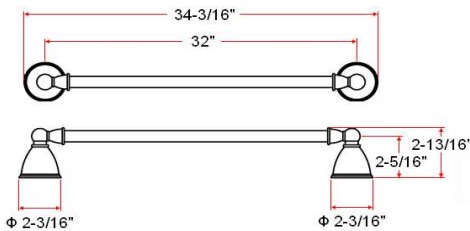

GEORGETOWN Bath Accessories Collection

Specifications

Material Content zinc base & aluminum bar/aluminum ring/ plastic roll
Installation hardware included

Dimensions

30" towel bar

24" towel bar

18" towel bar

towel ring

robe hook

toilet paper holder

Warranty & Compliances

Warranty 1 Year Limited Warranty

Order Codes & Finishes/Colors

	30" towel bar	24" towel bar	18" towel bar	
Satin Nickel (US15)	538926	535310	538900	TRU MATCH
Oil Rubbed Bronze (US10B)	539015	535088	538991	TRU MATCH
	towel ring	robe hook	toilet paper holder	
Satin Nickel (US15)	535328	535336	535344	TRU MATCH
Oil Rubbed Bronze (US10B)	535096	535286	535294	TRU MATCH