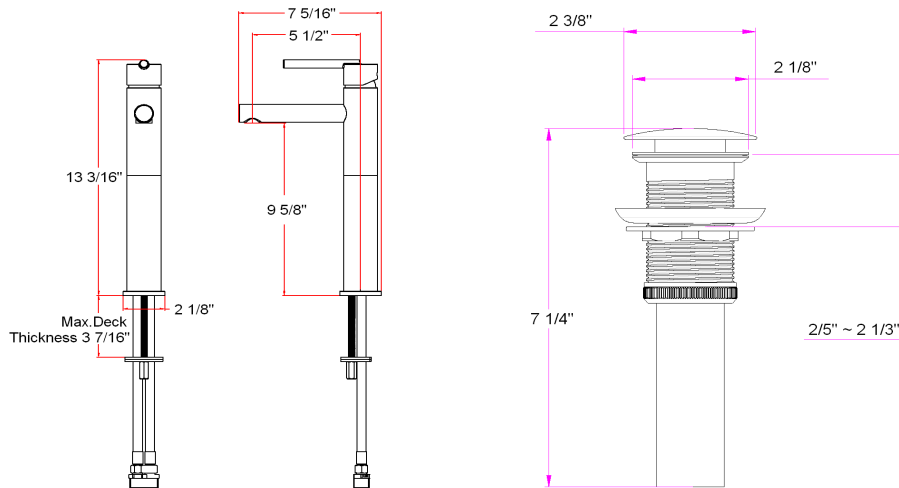

Dimensions

Warranty & Compliances

Warranty	Lifetime Limited Warranty
IAPMO/UPC	UPC & cUPC Compliant
ASME	ASME A112.18.1-05
ANSI	Compliant
ADA	Compliant
NSF	Compliant
AB1953	Compliant
Watersense	Compliant

Order Codes & Finishes/Colors

Satin Nickel (US15)	525576	
Polished Chrome (US26)	525568	

Type:

Job:

Order Code:

Approvals:

Design House reserves the right to make changes in materials, specifications & models at any time. Design House also reserves the right to discontinue product without notice or obligation.