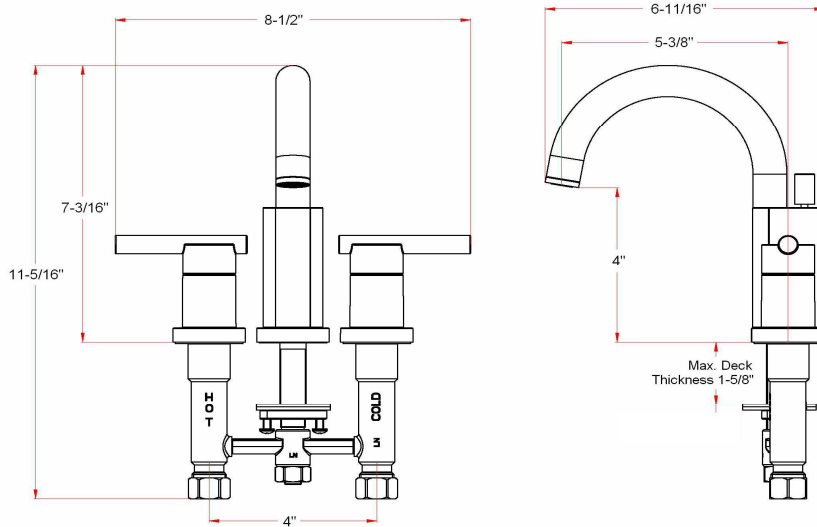

## Specifications

<b>Flow Rate (GPM)</b>	1.93GPM @ 60 psi
<b>Material Content</b>	AB1953 platform hybrid body with zinc handle
<b>Pop-Up Drain</b>	50/50 pop-up
<b>Spout Reach</b>	5-3/8"
<b>Cartridge</b>	Ceramic Disc
<b>Lever Handle Operation</b>	(1/4) quarter turn stop
<b>Installation Type</b>	3-hole, 4" center mount

## Dimensions

## Order Codes & Finishes/Colors

<b>Satin Nickel (US15)</b>	525758	
<b>Polished Chrome (US26)</b>	525766	

**Type:**

**Job:**

**Order Code:**

**Approvals:**

Design House reserves the right to make changes in materials, specifications & models at any time. Design House also reserves the right to discontinue product without notice or obligation.