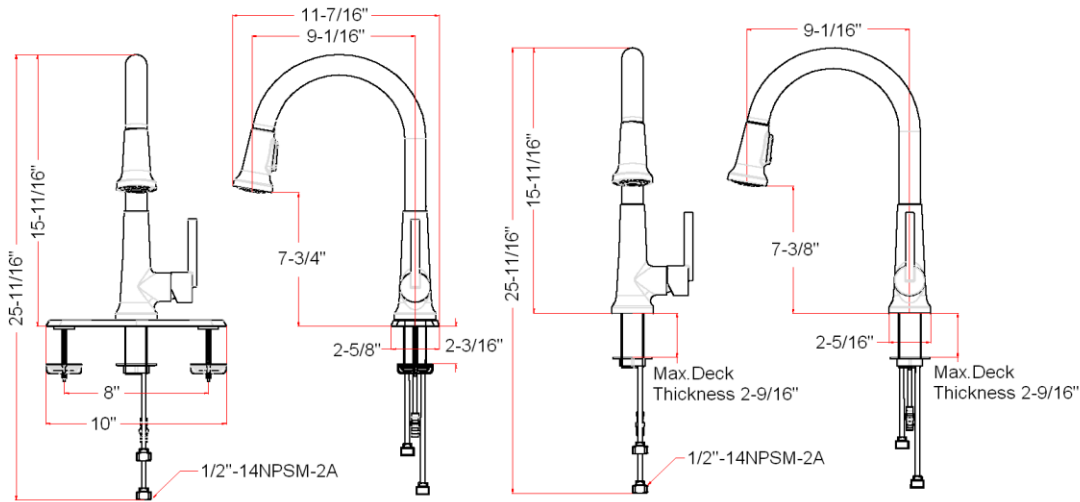

Dimensions

Warranty & Compliances

Warranty	Lifetime Limited Warranty
IAPMO/UPC	UPC & cUPC Compliant
ASME	ASME A112.18.1-05
ANSI	Compliant
ADA	Compliant
NSF	Compliant
Lead Free	Fed. Public Law 111-380 (1/2014)

Order Codes & Finishes/Colors

Satin Nickel (US15)	525717	
Polished Chrome (US26)	525725	

Type:

Job:

Order Code:

Approvals:

Design House reserves the right to make changes in materials, specifications & models at any time. Design House also reserves the right to discontinue product without notice or obligation.